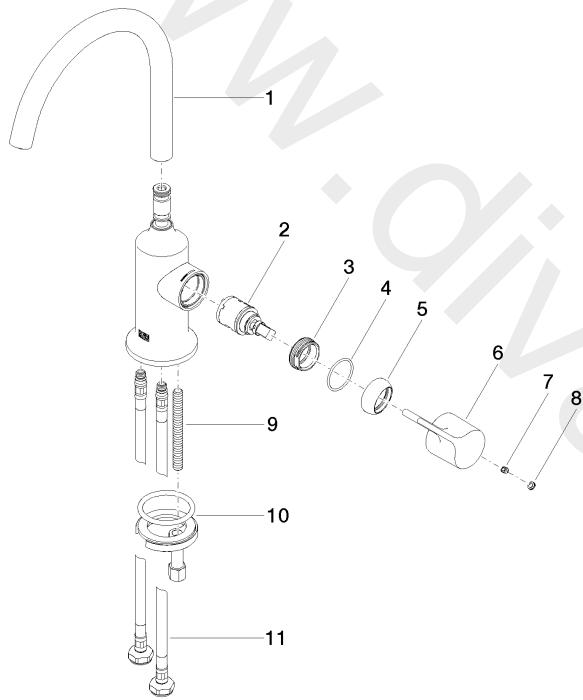

Washbasin - VAIA

Single-lever basin mixer without pop-up waste - Brushed Dark Platinum

Article number: 33 521 809-99

Date of manufacture from 3/13/2017

Washbasin - VAIA

Single-lever basin mixer without pop-up waste - Brushed Dark Platinum

Article number: 33 521 809-99

Date of manufacture from 3/13/2017

Spare parts list

Position	Quantity used	Item Number	Spare part	Delivery time
1	1	90 28 22 311 00-99	spout	30
2	1	90 15 05 042 00 90	cartridge	2
3	1	09 24 04 266 90	nut	2
4	1	09 14 10 091 90	seal	2
5	1	09 28 30 021-99	cover	30
6	1	09 20 80 020-99	handle	30
7	1	09 31 11 030 90	pin	2
8	1	90 31 20 087 00-99	plug	30
9	1	09 31 11 011 90	pin	2
10	1	04 30 11 038 00 90	fixing set	2
11	2	04 30 04 100 00 90	hose	2