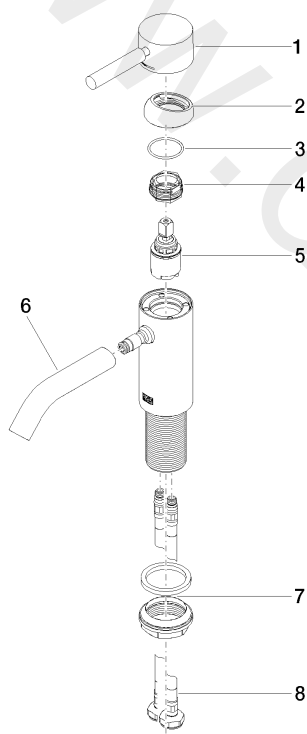

Sink - META

Single-lever lavatory mixer without drain - Chrome

Article number: 33 526 660-00 0010

Date of manufacture from 1/23/2020

Sink - META

Single-lever lavatory mixer without drain - Chrome

Article number: 33 526 660-00 0010

Date of manufacture from 1/23/2020

Spare parts list

Position	Number of units	Item Number	Spare part	Lead time
1	1	90 20 66 002 00-00	handle	10
2	1	09 28 30 041-00	cover	10
3	1	09 14 10 091 90	seal	2
4	1	09 24 04 266 90	nut	2
5	1	90 15 05 044 00 90	cartridge	2
6	1	90 11 06 206 01-00	spout	10
7	1	04 23 10 044 07 90	fixing set	2
8	2	04 30 04 102 00 90	Flexible supply line 3/8" -	2