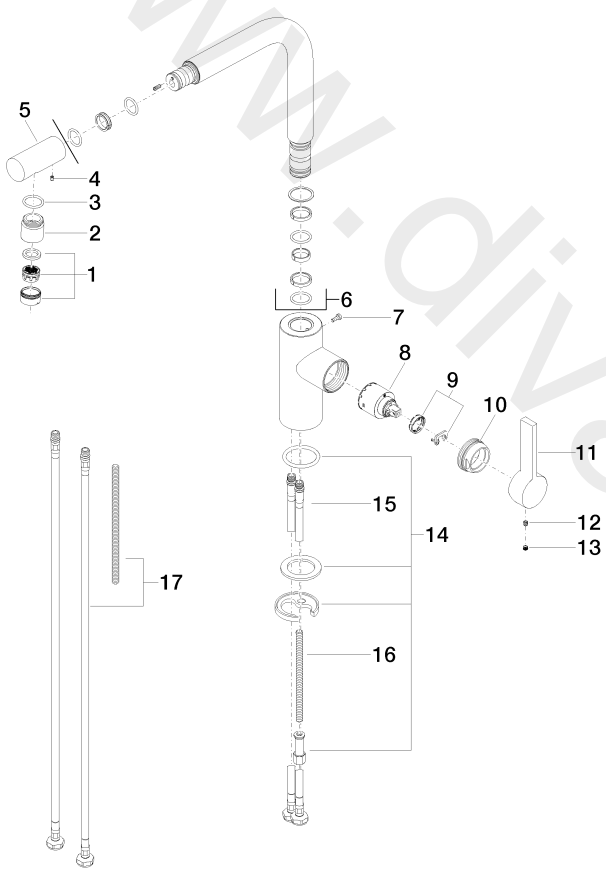

Kitchen - ELIO
Single-lever mixer - Chrome
Article number: 33 800 790-00 0010
Date of manufacture from 5/5/2021

Kitchen - ELIO

Single-lever mixer - Chrome

Article number: 33 800 790-00 0010

Date of manufacture from 5/5/2021

Spare parts list

| Position | Number of units | Item Number | Spare part | Lead time |
|----------|-----------------|--------------------|-------------|-----------|
| 1 | 1 | 90 23 01 026 08-00 | aerator | 10 |
| 2 | 1 | 09 24 04 164 10-00 | nipple | 10 |
| 3 | 1 | 09 14 10 100 90 | seal | 2 |
| 4 | 1 | 09 31 11 044 90 | pin | 2 |
| 5 | 1 | 09 24 04 163 10-00 | nipple | 10 |
| 6 | 1 | 90 28 22 185 00-00 | spout | 10 |
| 7 | 1 | 09 30 30 054 90 | screw | 2 |
| 8 | 1 | 90 15 05 061 00 90 | cartridge | 2 |
| 9 | 2 | 04 28 10 148 00 90 | accessories | 12 |
| 11 | 1 | 09 20 79 040-00 | handle | 10 |
| 12 | 1 | 09 31 11 030 90 | pin | 2 |
| 13 | 1 | 09 31 20 109 90 | plug | 2 |
| 14 | 1 | 04 30 11 038 75 90 | fixing set | 2 |
| 15 | 2 | 04 30 04 106 00 90 | hose | 2 |
| 16 | 1 | 09 31 11 091 90 | pin | 2 |
| 17 | 1 | 12 803 970-90 0010 | extension | 60 |