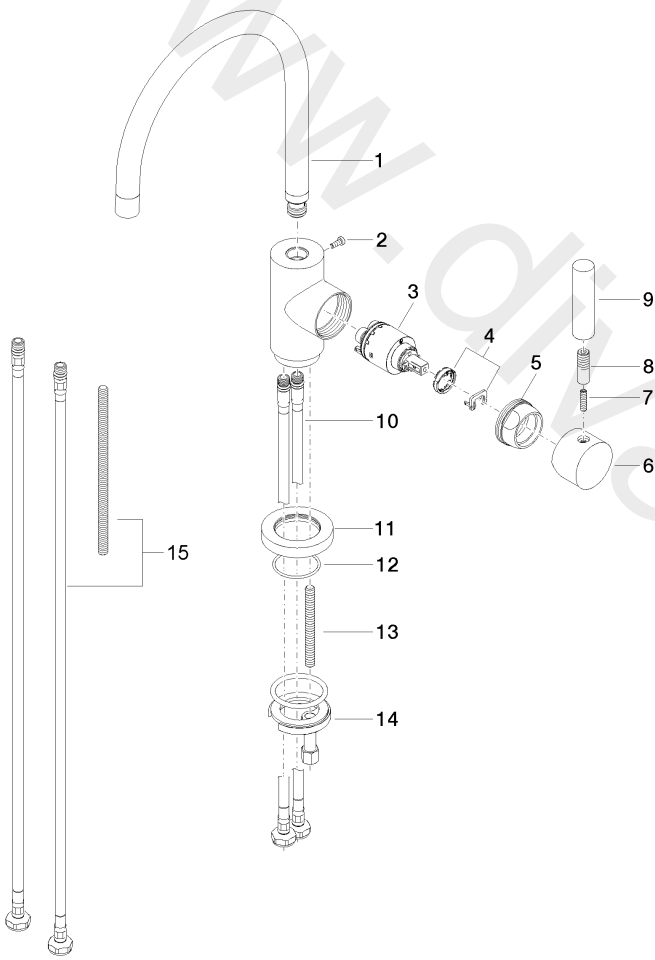

Kitchen - TARA CLASSIC
Single-lever mixer - Chrome
Article number: 33 800 888-00 0010
Date of manufacture from 9/1/2021

Kitchen - TARA CLASSIC
Single-lever mixer - Chrome
Article number: 33 800 888-00 0010
Date of manufacture from 9/1/2021

Spare parts list

Position	Number of units	Item Number	Spare part	Lead time
1	1	90 28 22 048 03-00	spout	10
2	1	09 30 30 054 90	screw	2
3	1	90 15 05 063 00 90	cartridge	2
4	1	04 28 10 148 00 90	accessories	2
5	1	09 24 04 107-00	nut	10
6	1	90 20 88 040 00-00	handle	10
7	1	09 31 11 010 90	pin	2
8	1	09 24 04 048-00	nipple	10
9	1	11 170 880-00	handle	10
10	2	04 30 04 106 00 90	hose	2
11	1	09 28 10 055-00	rosette	10
12	1	09 14 10 034 90	seal	2
13	1	09 31 11 011 90	pin	2
14	1	04 30 11 038 00 90	fixing set	2
15	1	12 803 970-90 0010	extension	60