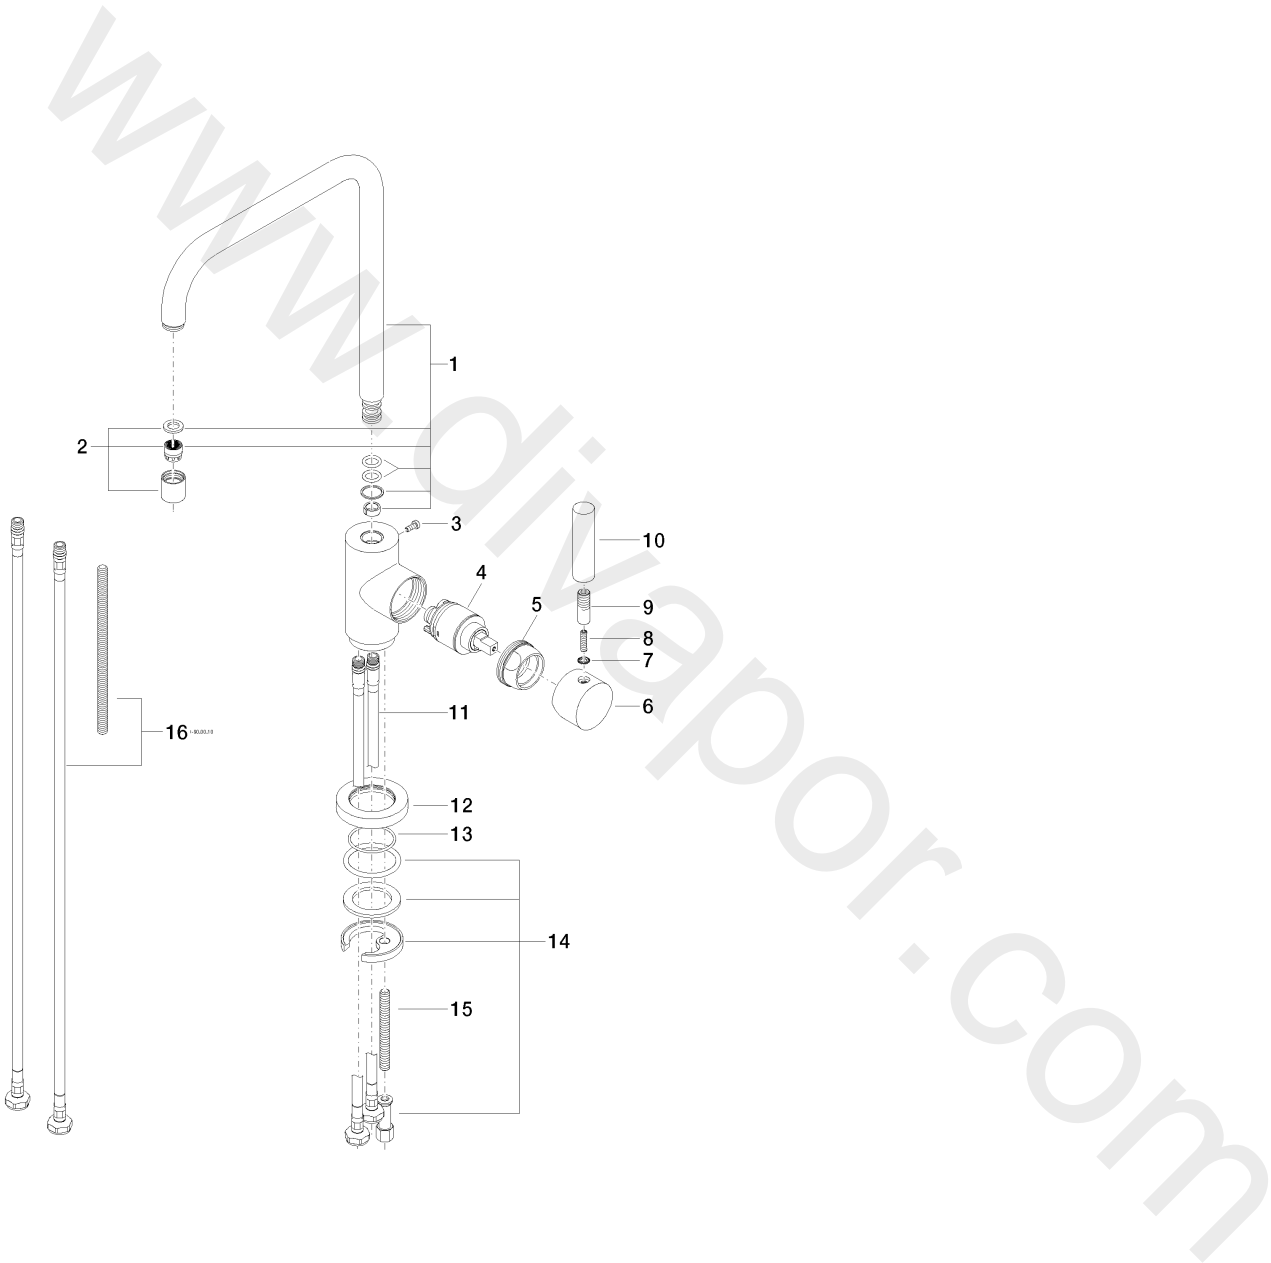

Kitchen - META 02
Single-lever mixer - Chrome
Article number: 33 810 625-00 0010
Date of manufacture from 5/11/2021

Kitchen - META 02

Single-lever mixer - Chrome

Article number: 33 810 625-00 0010

Date of manufacture from 5/11/2021

Spare parts list

Position	Number of units	Item Number	Spare part	Lead time
1	1	90 28 22 209 02-00	spout	10
2	1	90 23 01 028 00-00	aerator	10
3	1	09 30 30 054 90	screw	2
4	1	90 15 05 030 00 90	cartridge	2
5	1	09 24 04 107-00	nut	10
6	1	90 20 88 040 00-00	handle	10
7	1	09 30 11 032 90	disc	2
8	1	09 31 11 010 90	pin	2
9	1	09 24 04 048-00	nipple	10
10	1	11 170 880-00	handle	10
11	2	04 30 04 106 00 90	hose	2
12	1	09 28 10 055-00	rosette	10
13	1	09 14 10 034 90	seal	2
14	1	04 30 11 038 00 90	fixing set	2
15	1	09 31 11 011 90	pin	2
16	1	12 803 970-90 0010	extension	60