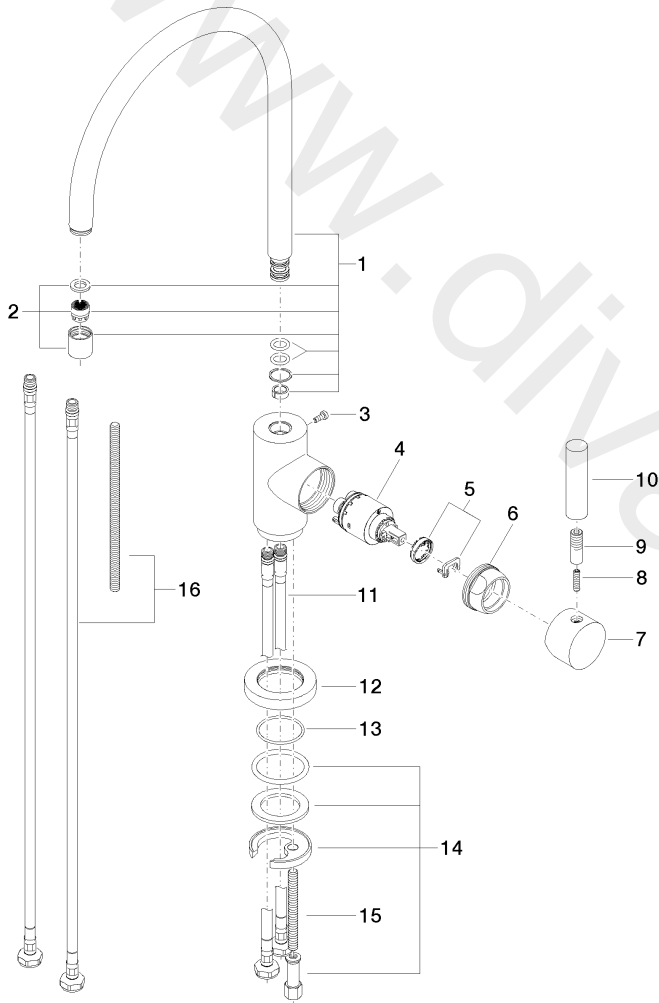

Kitchen - TARA CLASSIC  
Single-lever mixer - Chrome  
Article number: 33 815 888-00 0010  
Date of manufacture from 9/7/2021

Kitchen - TARA CLASSIC  
Single-lever mixer - Chrome  
Article number: 33 815 888-00 0010  
Date of manufacture from 9/7/2021

## Spare parts list

Position	Number of units	Item Number	Spare part	Lead time
1	1	90 28 22 049 03-00	spout	10
2	1	90 23 01 028 00-00	aerator	10
3	1	09 30 30 054 90	screw	2
4	1	90 15 05 063 00 90	cartridge	2
5	1	04 28 10 148 00 90	accessories	2
6	1	09 24 04 107-00	nut	10
7	1	90 20 88 040 00-00	handle	10
8	1	09 31 11 010 90	pin	2
9	1	09 24 04 048-00	nipple	10
10	1	11 170 880-00	handle	10
11	2	04 30 04 106 00 90	hose	2
12	1	09 28 10 055-00	rosette	10
13	1	09 14 10 034 90	seal	2
14	1	04 30 11 038 00 90	fixing set	2
15	1	09 31 11 011 90	pin	2
25	1	12 803 970-90 0010	extension	60