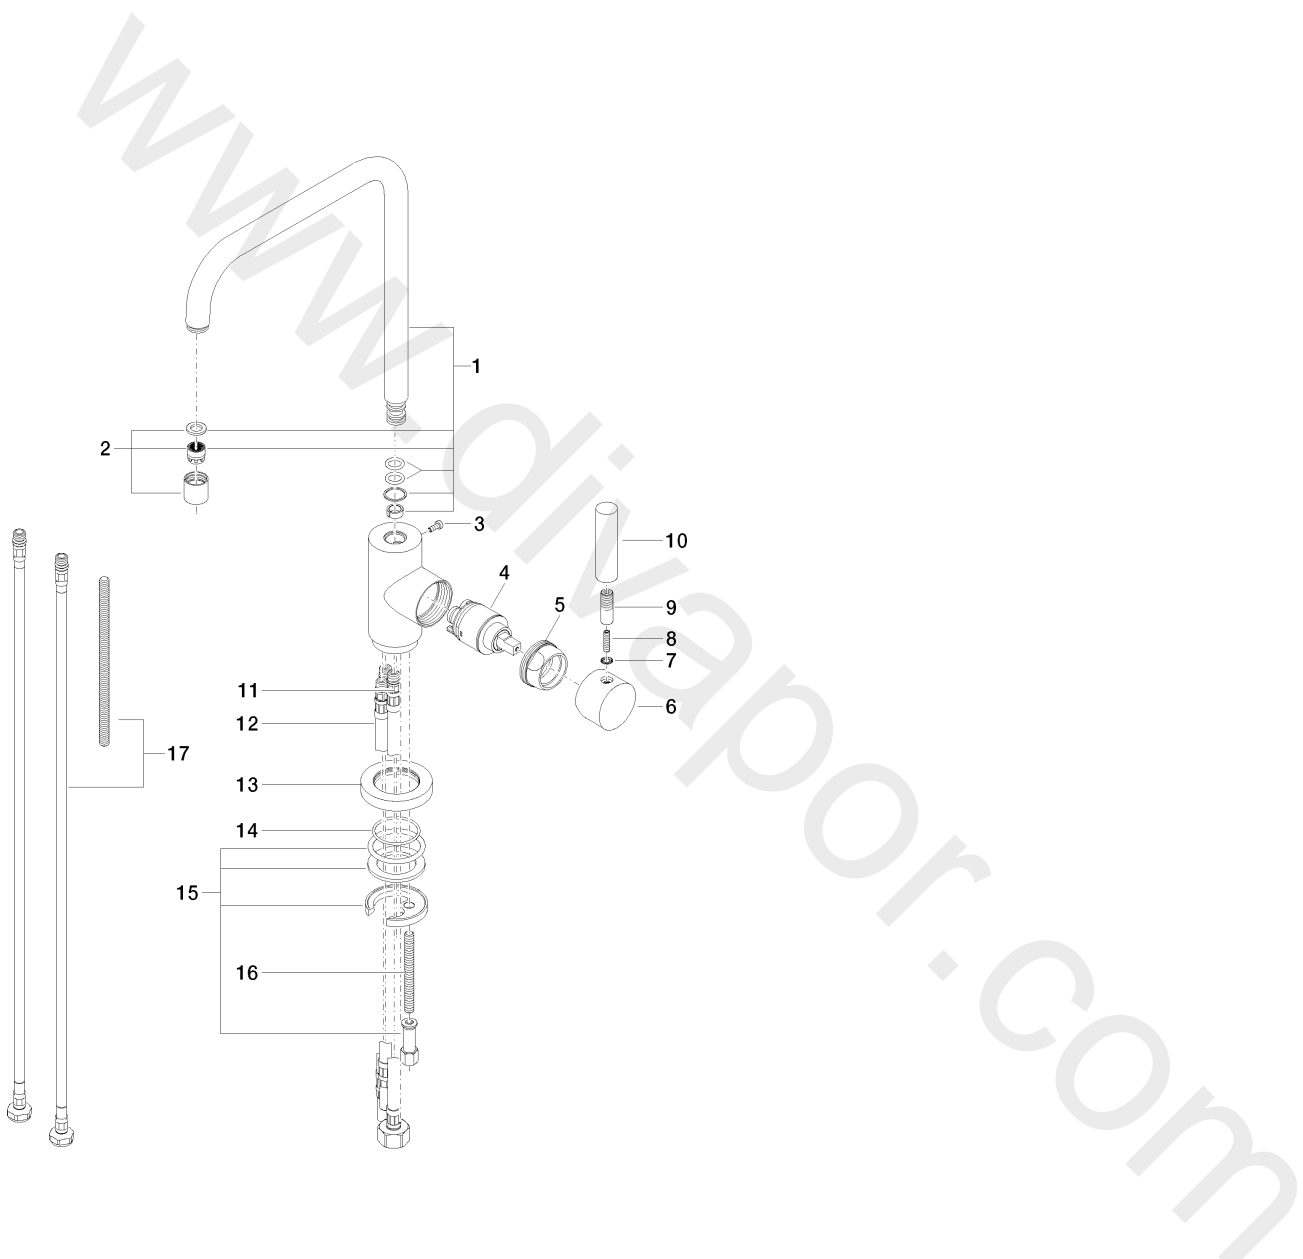

Kitchen - META 02

Single-lever mixer For sprayer / professional sprayer - Chrome

Article number: 33 820 625-00 0010

Date of manufacture from 10/27/2020

Kitchen - META 02

Single-lever mixer For sprayer / professional sprayer - Chrome

Article number: 33 820 625-00 0010

Date of manufacture from 10/27/2020

## Spare parts list

Position	Number of units	Item Number	Spare part	Lead time
1	1	90 28 22 209 02-00	spout	10
2	1	90 23 01 028 00-00	aerator	10
3	1	09 30 30 054 90	screw	2
4	1	90 15 05 030 00 90	cartridge	2
5	1	09 24 04 107-00	nut	10
6	1	90 20 88 040 00-00	handle	10
7	1	09 30 11 032 90	disc	2
8	1	09 31 11 010 90	pin	2
9	1	09 24 04 048-00	nipple	10
10	1	11 170 880-00	handle	10
11	1	04 30 04 019 00 90	hose	2
12	2	04 30 04 045 00 90	Flexible supply line Short shaft 3/8" -	60
13	1	09 28 10 055-00	rosette	10
14	1	09 14 10 034 90	seal	2
15	1	04 30 11 038 00 90	fixing set	2
16	1	09 31 11 011 90	pin	2
17	1	12 803 970-90 0010	extension	60