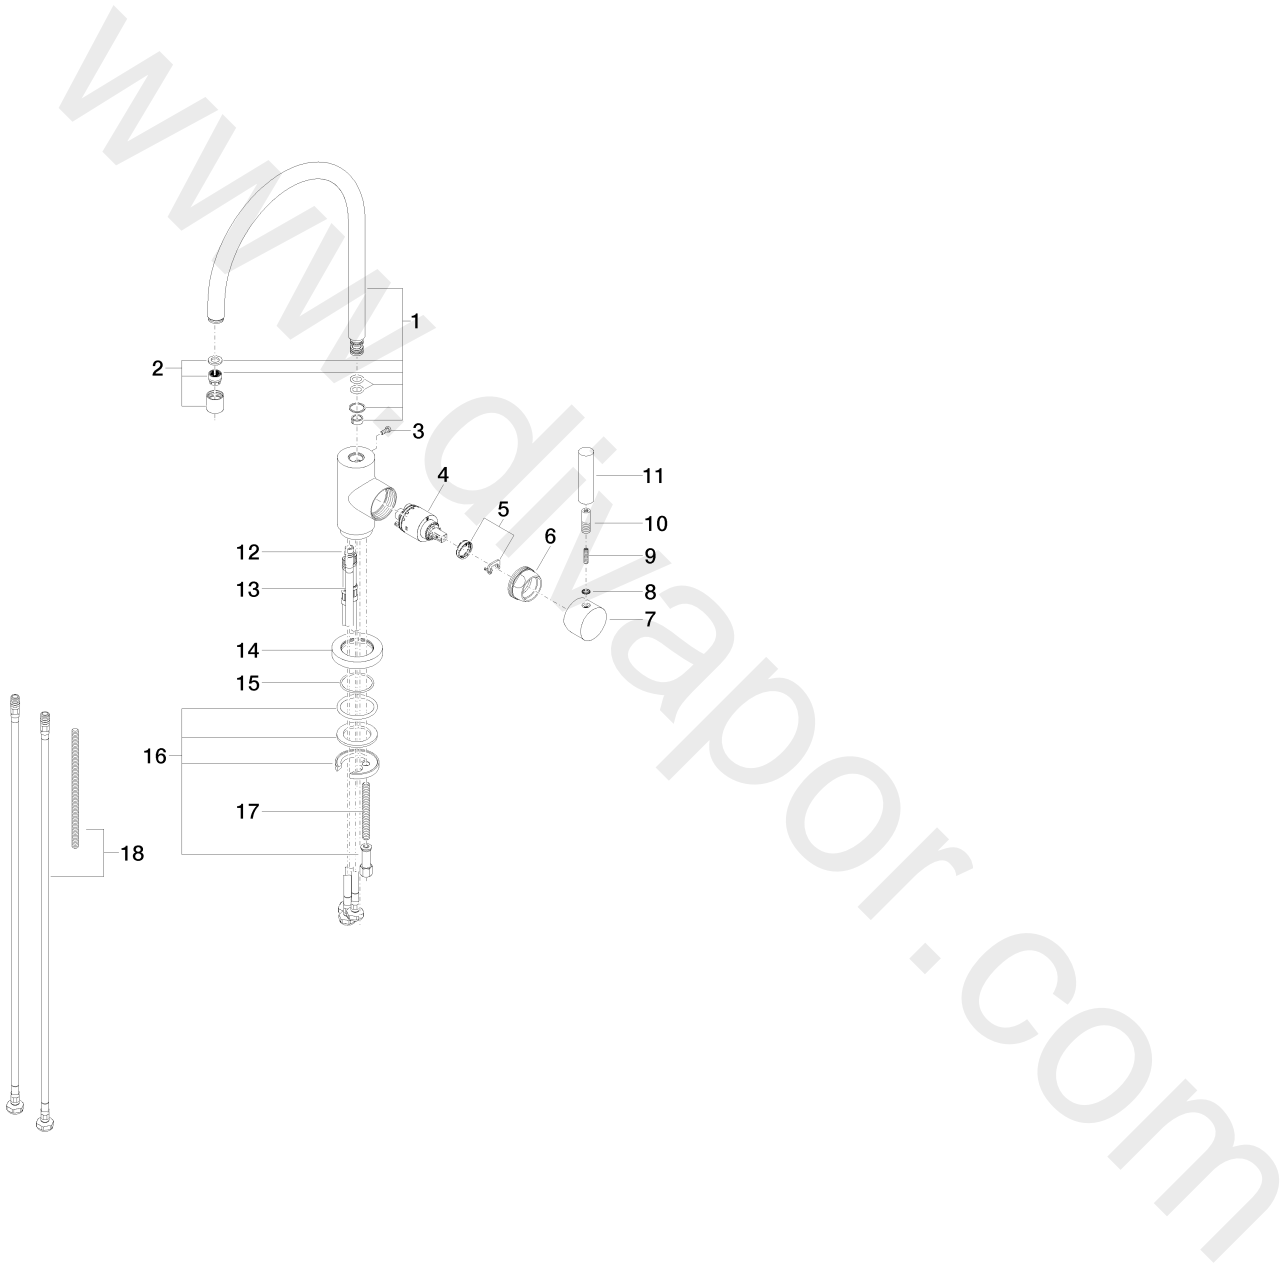

Kitchen - TARA CLASSIC

Single-lever mixer for rinsing/Profi spray - Brushed Dark Platinum

Article number: 33 826 888-99

Date of manufacture from 9/1/2021

Kitchen - TARA CLASSIC

Single-lever mixer for rinsing/Profi spray - Brushed Dark Platinum

Article number: 33 826 888-99

Date of manufacture from 9/1/2021

Spare parts list

Position	Quantity used	Item Number	Spare part	Delivery time
1	1	90 28 22 049 02-99	spout	30
2	1	90 23 01 028 03-99	aerator	30
3	1	09 30 30 054 90	screw	2
4	1	90 15 05 063 00 90	cartridge	2
5	1	04 28 10 148 00 90	accessories	2
6	1	09 24 04 107-99	nut	30
7	1	90 20 88 040 00-99	handle	30
8	1	09 30 11 032 90	disc	2
9	1	09 31 11 010 90	pin	2
10	1	09 24 04 048-99	nipple	30
11	1	11 170 880-99	handle	30
12	1	04 30 04 019 00 90	hose	2
13	2	04 30 04 104 00 90	hose	2
14	1	09 28 10 055-99	rosette	30
15	1	09 14 10 034 90	seal	2
16	1	04 30 11 038 00 90	fixing set	2
17	1	09 31 11 011 90	pin	2
18	1	12 803 970 90	extension	60