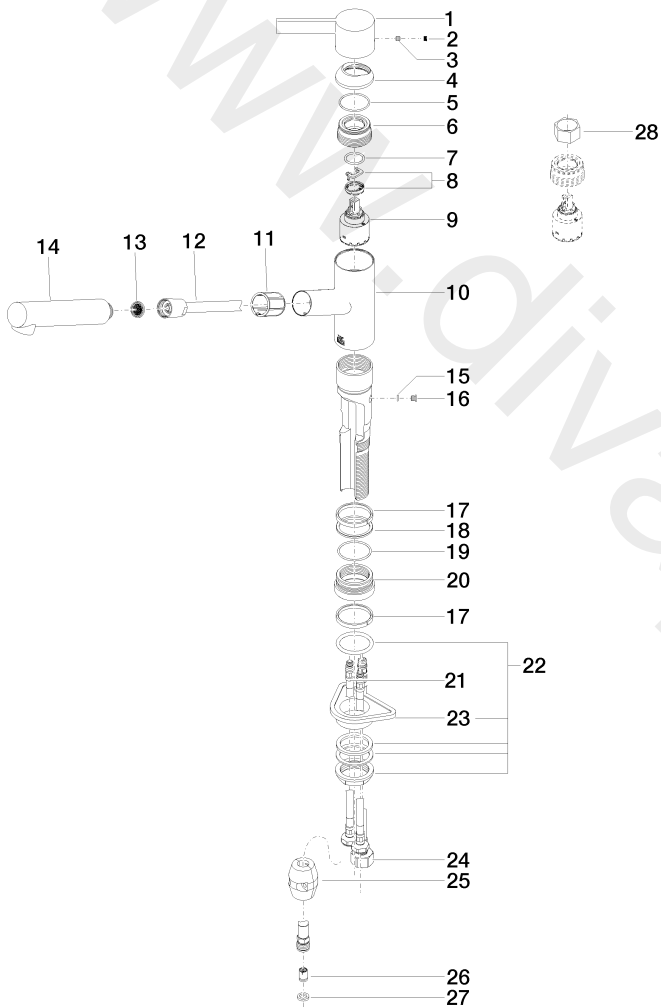

Kitchen - ENO

Single-lever mixer with pull-out spout - Chrome

Article number: 33 840 760-00 0010

Date of manufacture from 5/7/2021

Kitchen - ENO

Single-lever mixer with pull-out spout - Chrome

Article number: 33 840 760-00 0010

Date of manufacture from 5/7/2021

Spare parts list

| Position | Number of units | Item Number | Spare part | Lead time |
|----------|-----------------|--------------------|-----------------------------|-----------|
| 1 | 1 | 09 20 76 001-00 | handle | 10 |
| 2 | 1 | 09 31 20 109 90 | plug | 2 |
| 3 | 1 | 09 31 11 030 90 | pin | 2 |
| 4 | 1 | 09 28 30 012-00 | cover | 10 |
| 5 | 1 | 09 14 10 102 90 | seal | 2 |
| 6 | 1 | 09 24 04 270 90 | nut | 2 |
| 7 | 1 | 09 14 10 031 90 | seal | 2 |
| 8 | 1 | 04 28 10 148 00 90 | accessories | 2 |
| 9 | 1 | 90 15 05 064 00 90 | cartridge | 2 |
| 10 | 1 | 09 19 76 009-00 | sleeve | 10 |
| 11 | 1 | 09 18 40 099 90 | sleeve | 2 |
| 12 | 1 | 04 30 02 059 00-00 | hose | 10 |
| 13 | 1 | 09 23 01 039 90 | sieve | 2 |
| 14 | 1 | 04 12 11 106 00-00 | shower | 10 |
| 15 | 1 | 09 14 10 001 90 | seal | 2 |
| 16 | 1 | 09 30 30 113 20 90 | screw | 2 |
| 17 | 2 | 09 14 15 029 90 | ring | 2 |
| 18 | 1 | 09 28 10 144 90 | ring | 2 |
| 19 | 1 | 09 14 10 034 90 | seal | 2 |
| 20 | 1 | 09 27 76 001-00 | rosette | 10 |
| 21 | 2 | 04 30 04 102 00 90 | Flexible supply line 3/8" - | 2 |
| 22 | 1 | 04 23 10 044 02 90 | fixing set | 2 |
| 23 | 1 | 09 18 40 090 90 | sleeve | 2 |
| 24 | 1 | 04 30 04 029 00 90 | hose | 2 |
| 25 | 1 | 04 21 50 005 00 90 | accessories | 2 |
| 26 | 1 | 09 23 01 096 90 | back-flow preventer | 2 |
| 27 | 1 | 09 14 20 019 90 | seal | 2 |
| 31 | 1 | 09 30 09 031 90 | key | 2 |