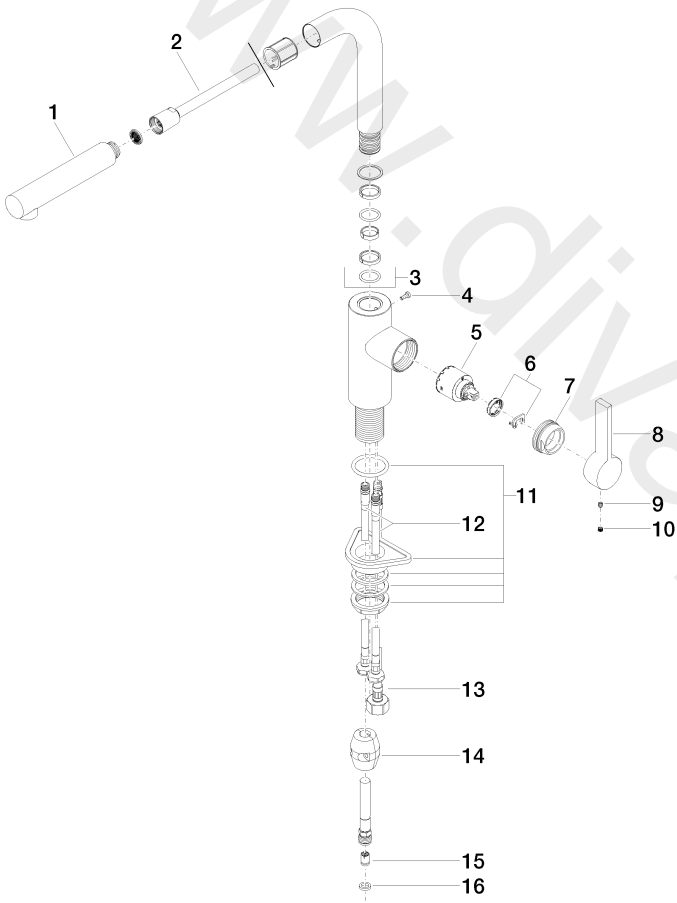

Kitchen - ELIO

Single-lever mixer with pull-out spout - Chrome

Article number: 33 840 790-00 0010

Date of manufacture from 5/5/2021

## Kitchen - ELIO

Single-lever mixer with pull-out spout - Chrome

Article number: 33 840 790-00 0010

Date of manufacture from 5/5/2021

### Spare parts list

Position	Number of units	Item Number	Spare part	Lead time
1	1	04 12 11 106 00-00	shower	10
2	1	04 30 02 059 00-00	hose	10
3	1	90 28 22 186 00-00	spout	10
4	1	09 30 30 054 90	screw	2
5	1	90 15 05 061 00 90	cartridge	2
6	1	04 28 10 148 00 90	accessories	2
7	1	09 24 04 141-00	nut	10
8	1	09 20 79 040-00	handle	10
9	1	09 31 11 030 90	pin	2
10	1	09 31 20 109 90	plug	2
11	1	04 23 10 044 02 90	fixing set	2
12	2	04 30 04 106 00 90	hose	2
13	1	04 30 04 029 00 90	hose	2
14	1	04 21 50 005 00 90	accessories	2
15	1	09 23 01 096 90	back-flow preventer	2
16	1	09 14 20 019 90	seal	2