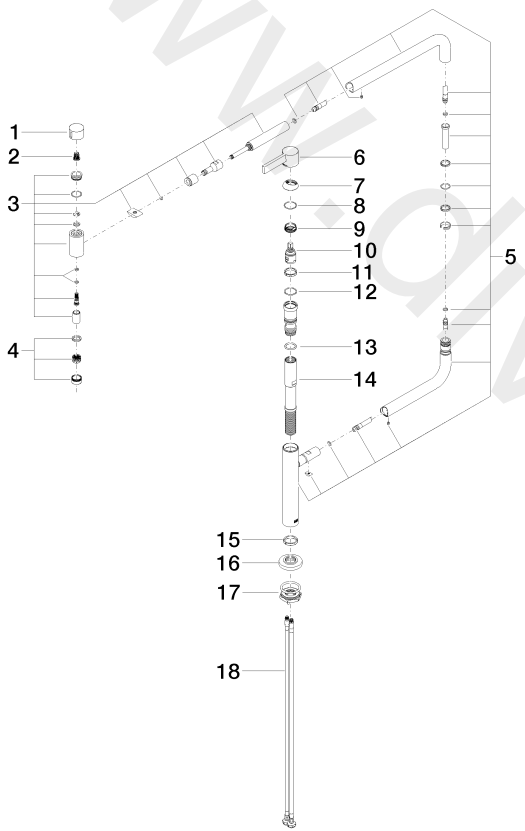

Kitchen - TARA ULTRA

PIVOT Single-lever mixer - Chrome

Article number: 33 845 875-00 0010

Date of manufacture from 10/27/2020

Kitchen - TARA ULTRA

PIVOT Single-lever mixer - Chrome

Article number: 33 845 875-00 0010

## Spare parts list

Position	Number of units	Item Number	Spare part	Lead time
1	1	09 20 62 025-00	handle	10
2	1	90 12 12 002 00 90	fixing cap	2
3	1	90 19 87 001 00-00	spout	10
4	1	90 23 01 026 08-00	aerator	10
5	1	90 28 22 257 00-00	joint	10
6	1	90 20 87 004 00-00	handle	10
7	1	09 28 30 013-00	cover	10
8	1	09 14 10 091 90	seal	2
9	1	09 24 04 266 90	nut	2
10	1	90 15 05 042 00 90	cartridge	2
11	1	09 28 10 156 90	ring	2
12	1	09 14 10 063 90	seal	2
13	1	09 14 10 081 90	seal	2
14	1	09 30 01 126 90	connection	2
15	1	09 28 10 159 90	ring	2
16	1	09 27 87 033-00	rosette	10
17	1	04 30 11 085 87 90	fixing set	2
18	2	04 30 04 103 00 90	hose	2