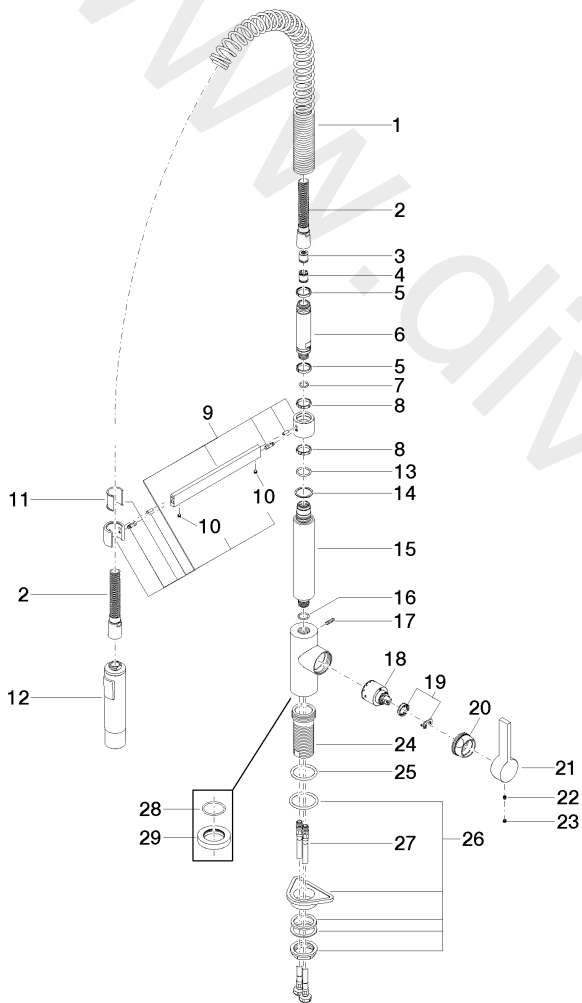

Kitchen - TARA ULTRA

Profi single-lever mixer - Chrome

Article number: 33 860 875-00 0010

Date of manufacture from 5/3/2021

Kitchen - TARA ULTRA

Profi single-lever mixer - Chrome

Article number: 33 860 875-00 0010

Date of manufacture from 5/3/2021

Spare parts list

Position	Number of units	Item Number	Spare part	Lead time
1	1	09 16 02 035 90	spring	2
2	1	09 30 02 065-00	hose	10
3	1	90 23 01 080 00 90	back-flow preventer	2
4	1	09 23 01 141 90	back-flow preventer	2
5	2	09 14 15 024 90	ring	2
6	1	09 30 01 067 10-00	adaptor	10
7	1	09 14 10 077 90	seal	2
8	2	09 28 10 181 90	ring	2
9	1	04 17 20 029 00-00	holder	10
10	2	04 31 11 112 00 90	pin	2
11	1	09 18 40 118 90	sleeve	2
12	1	04 12 11 092 10-00	shower	10
13	1	09 14 10 100 90	seal	2
14	1	09 28 10 122 90	ring	2
15	1	09 11 10 072 10-00	connection	10
16	1	09 14 10 055 90	seal	2
17	1	04 31 11 113 00 90	pin	2
18	1	90 15 05 061 00 90	cartridge	2
19	1	04 28 10 148 00 90	accessories	2
20	1	09 24 04 107-00	nut	10
21	1	09 20 79 040-00	handle	10
22	1	09 31 11 030 90	pin	2
23	1	09 31 20 109 90	plug	2
24	1	09 30 01 111 20 90	sleeve	2
25	1	09 14 10 036 90	seal	2
26	1	04 23 10 044 02 90	fixing set	2
27	2	04 30 04 107 00 90	hose	2
28	1	09 14 10 149 90	seal	2
29	1	09 28 10 035-00	rosette	10