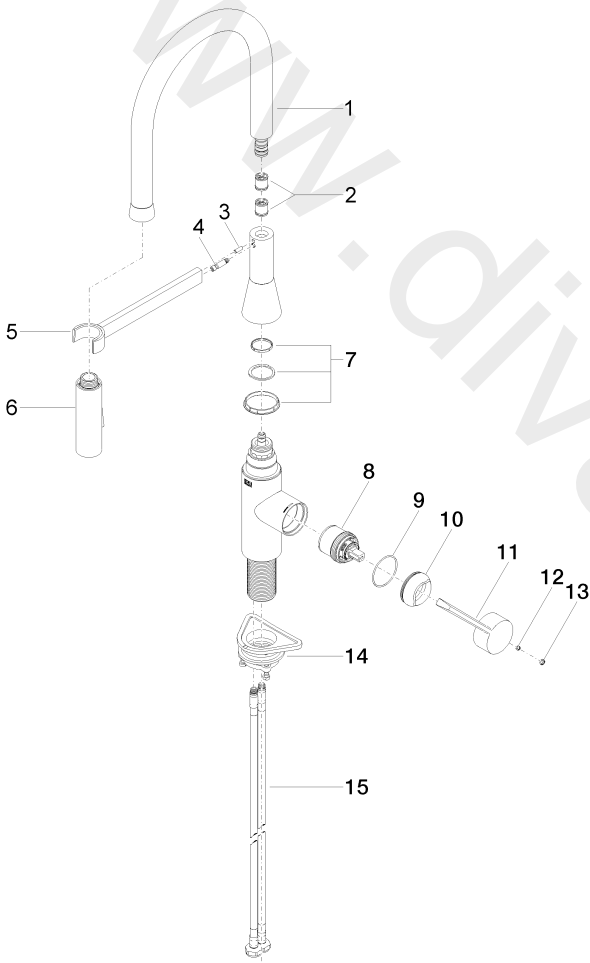

Kitchen - SYNC

Profi single-lever mixer - Chrome

Article number: 33 865 895-00 0010

Date of manufacture from 5/20/2021

Kitchen - SYNC

Profi single-lever mixer - Chrome

Article number: 33 865 895-00 0010

Date of manufacture from 5/20/2021

Spare parts list

Position	Number of units	Item Number	Spare part	Lead time
1	1	90 30 02 100 00-00	hose	10
2	1	09 23 01 141 90	back-flow preventer	2
3	1	09 31 11 040 90	pin	2
4	1	09 31 11 209 90	pin	2
5	1	90 17 20 045 00-00	holder	10
6	1	04 12 11 150 00 90	shower	2
7	1	90 28 10 161 00 90	set	2
8	1	90 15 05 064 02 90	cartridge	2
9	1	09 14 10 190 90	seal	2
10	1	09 28 30 030-00	cover	10
11	1	09 20 89 020-00	handle	10
12	1	09 31 11 063 90	pin	2
13	1	90 31 20 087 00-00	plug	10
14	1	04 30 11 040 00 90	fixing set	2
15	2	04 30 04 103 00 90	hose	2