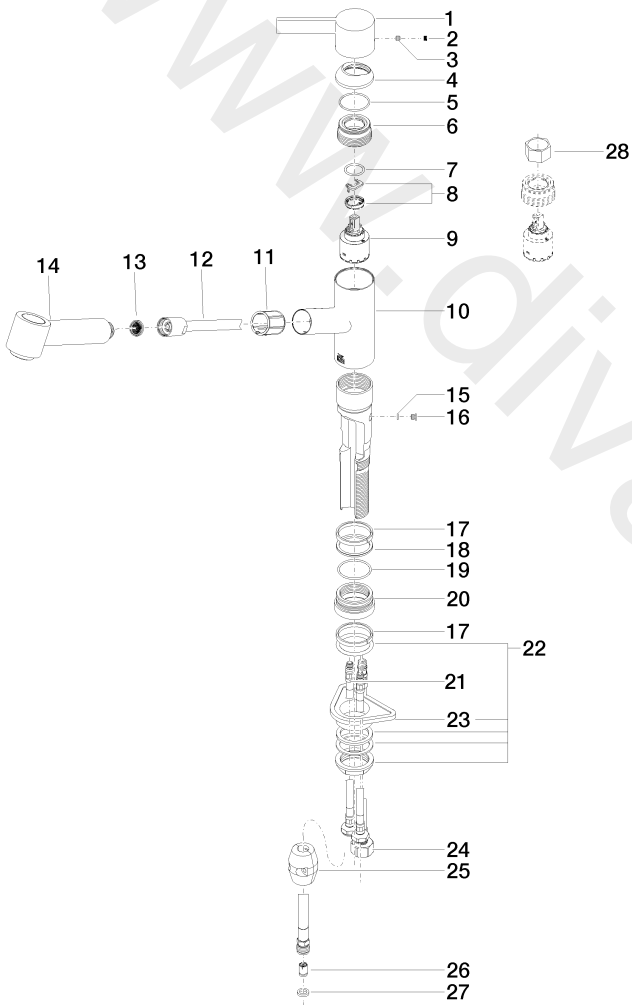

Kitchen - ENO

Single-lever mixer with pull-out spout with spray function - Chrome

Article number: 33 870 760-00 0010

Date of manufacture from 5/1/2021

## Kitchen - ENO

Single-lever mixer with pull-out spout with spray function - Chrome

Article number: 33 870 760-00 0010

Date of manufacture from 5/1/2021

## Spare parts list

Position	Number of units	Item Number	Spare part	Lead time
1	1	09 20 76 001-00	handle	10
2	1	09 31 20 109 90	plug	2
3	1	09 31 11 030 90	pin	2
4	1	09 28 30 012-00	cover	10
5	1	09 14 10 102 90	seal	2
6	1	09 24 04 270 90	nut	2
7	1	09 14 10 031 90	seal	2
8	1	04 28 10 148 00 90	accessories	2
9	1	90 15 05 064 00 90	cartridge	2
10	1	09 19 76 009-00	sleeve	10
11	1	09 18 40 099 90	sleeve	2
12	1	04 30 02 059 00-00	hose	10
13	1	09 23 01 039 90	sieve	2
14	1	04 12 11 102 00-00	shower	10
15	1	09 14 10 001 90	seal	2
16	1	09 30 30 113 20 90	screw	2
17	1	09 14 15 029 90	ring	2
18	1	09 28 10 144 90	ring	2
19	1	09 14 10 034 90	seal	2
20	1	09 27 76 001-00	rosette	10
21	2	04 30 04 102 00 90	Flexible supply line 3/8" -	2
22	1	04 23 10 044 02 90	fixing set	2
23	1	09 18 40 090 90	sleeve	2
24	1	04 30 04 029 00 90	hose	2
25	1	04 21 50 005 00 90	accessories	2
26	1	09 23 01 096 90	back-flow preventer	2
27	1	09 14 20 019 90	seal	2
31	1	09 30 09 031 90	key	2