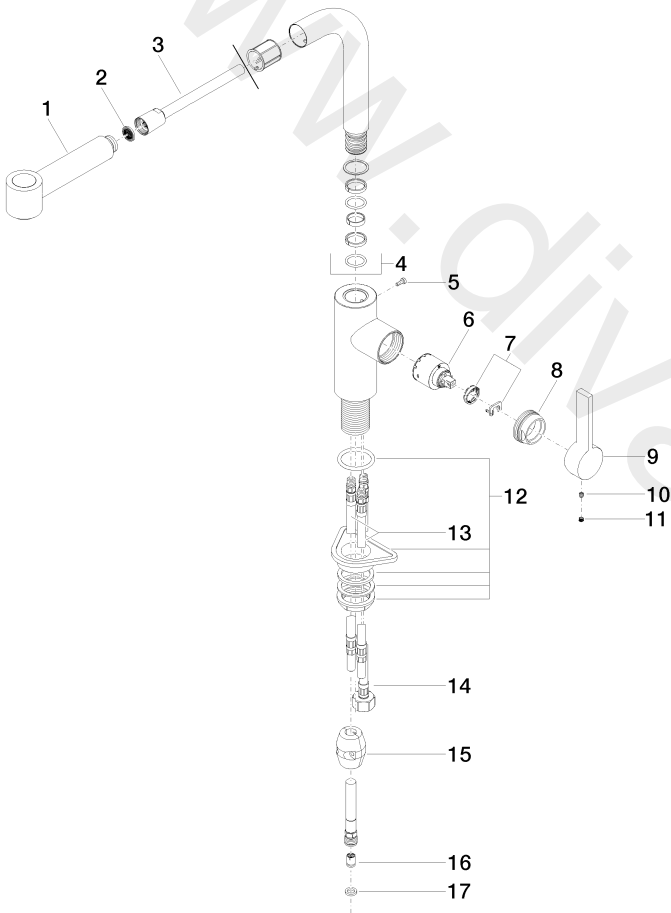

Kitchen - ELIO

Single-lever mixer with pull-out spout with spray function - Chrome

Article number: 33 870 790-00 0010

Date of manufacture from 5/15/2020

Kitchen - ELIO

Single-lever mixer with pull-out spout with spray function - Chrome

Article number: 33 870 790-00 0010

Date of manufacture from 5/15/2020

Spare parts list

Position	Number of units	Item Number	Spare part	Lead time
1	1	04 12 11 102 00-00	shower	10
2	1	09 23 01 039 90	sieve	2
3	1	04 30 02 059 00-00	hose	10
4	1	90 28 22 186 00-00	spout	10
5	1	09 30 30 054 90	screw	2
6	1	90 15 05 061 00 90	cartridge	2
7	1	04 28 10 148 00 90	accessories	2
8	1	09 24 04 141-00	nut	10
9	1	09 20 79 040-00	handle	10
10	1	09 31 11 030 90	pin	2
11	1	09 31 20 109 90	plug	2
12	1	04 23 10 044 02 90	fixing set	2
13	2	04 30 04 045 00 90	Flexible supply line Short shaft 3/8" -	60
14	1	04 30 04 029 00 90	hose	2
15	1	04 21 50 005 00 90	accessories	2
16	1	09 23 01 096 90	back-flow preventer	2
17	1	09 14 20 019 90	seal	2