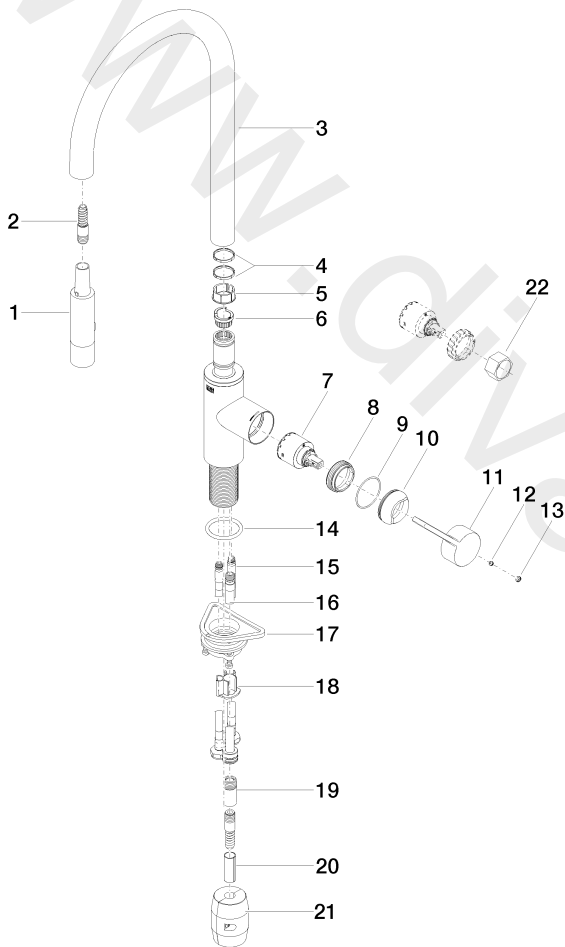

Kitchen - TARA ULTRA

Single-lever mixer pull-down with spray function - Chrome

Article number: 33 870 875-00 0010

Date of manufacture from 5/3/2021

## Kitchen - TARA ULTRA

Single-lever mixer pull-down with spray function - Chrome

Article number: 33 870 875-00 0010

Date of manufacture from 5/3/2021

### Spare parts list

Position	Number of units	Item Number	Spare part	Lead time
1	1	04 12 11 148 00-00	shower	10
2	1	04 30 02 120 00-00	hose	10
3	1	90 28 22 304 00-00	spout	10
4	2	09 28 10 160 90	ring	2
5	1	09 18 40 186 90	sleeve	2
6	1	09 30 11 203 90	ring	2
7	1	90 15 05 064 00 90	cartridge	2
8	1	09 23 10 072 90	nut	60
9	1	09 14 10 190 90	seal	2
10	1	09 28 30 030-00	cover	10
11	1	09 20 87 020-00	handle	10
12	1	09 31 11 063 90	pin	2
13	1	90 31 20 087 00-00	plug	10
14	1	09 14 10 036 90	seal	2
15	2	04 30 04 103 00 90	hose	2
16	1	04 28 20 067 00 90	pipe	2
17	1	04 30 11 040 00 90	fixing set	2
18	1	09 20 93 056 90	insert	2
19	1	90 24 03 253 01 90	adaptor	2
20	1	09 30 03 038 90	hose	2
21	1	04 21 50 010 00 90	accessories	2
22	1	09 30 09 031 90	key	2