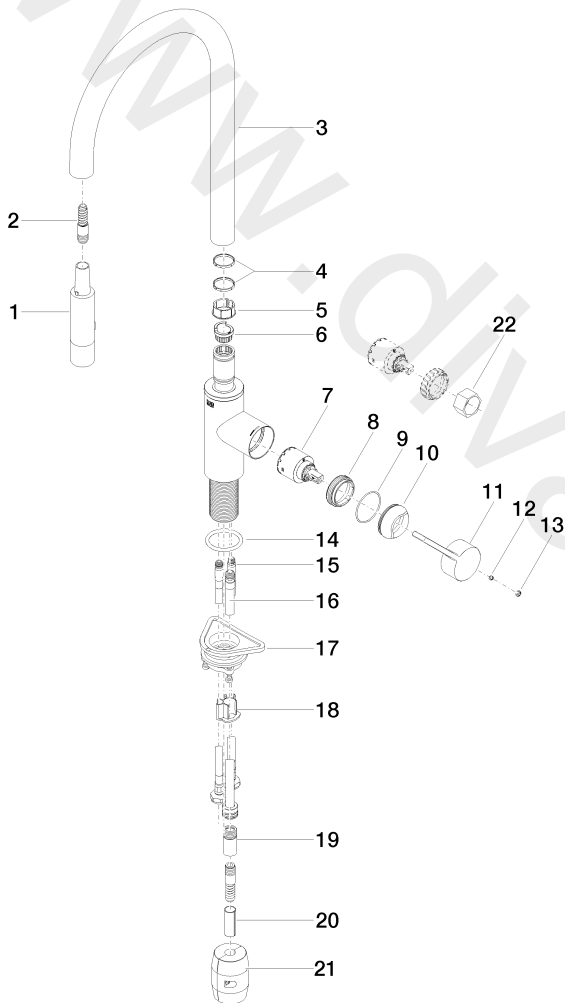

Kitchen - TARA ULTRA

Single-lever mixer Pull-down with spray function - Brushed Platinum

Article number: 33 870 875-06

Date of manufacture from 5/3/2021

## Kitchen - TARA ULTRA

Single-lever mixer Pull-down with spray function - Brushed Platinum

Article number: 33 870 875-06

Date of manufacture from 5/3/2021

### Spare parts list

Position	Quantity used	Item Number	Spare part	Delivery time
1	1	04 12 11 148 00-06	shower	10
2	1	04 30 02 120 00-85	hose	30
3	1	90 28 22 304 00-06	spout	10
4	2	09 28 10 160 90	ring	2
5	1	09 18 40 186 90	sleeve	2
6	1	09 30 11 203 90	ring	2
7	1	90 15 05 064 00 90	cartridge	2
8	1	09 23 10 072 90	nut	60
9	1	09 14 10 190 90	seal	2
10	1	09 28 30 030-06	cover	10
11	1	09 20 87 020-06	handle	10
12	1	09 31 11 063 90	pin	2
13	1	90 31 20 087 00-06	plug	10
14	1	09 14 10 036 90	seal	2
15	2	04 30 04 101 00 90	hose	2
16	1	04 28 20 067 00 90	pipe	2
17	1	04 30 11 040 00 90	fixing set	2
18	1	09 20 93 056 90	insert	2
19	1	90 24 03 253 00 90	adaptor	2
20	1	09 30 03 038 90	hose	2
21	1	04 21 50 010 00 90	accessories	2
22	1	09 30 09 031 90	key	2