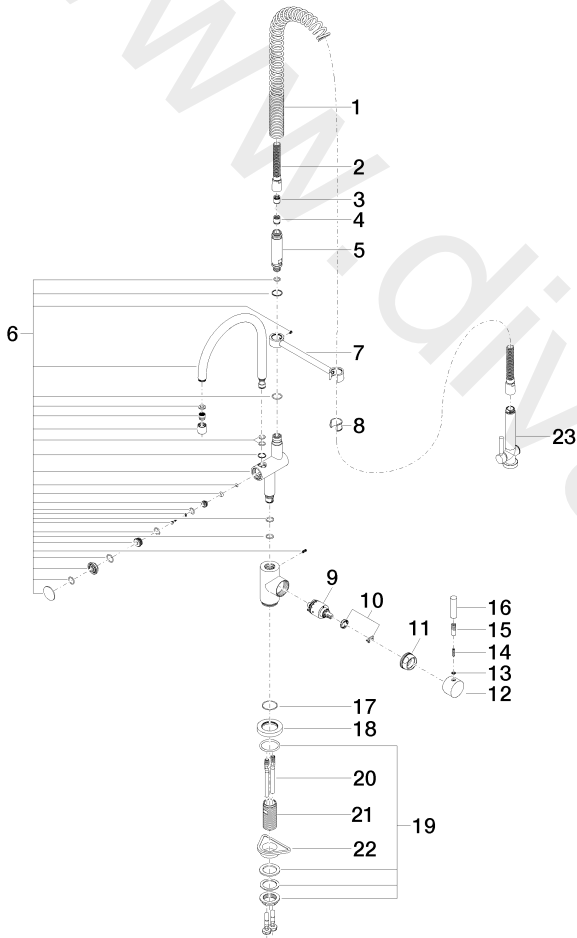

Kitchen - TARA CLASSIC  
Profi single-lever mixer - Chrome  
Article number: 33 880 888-00 0010  
Date of manufacture from 5/3/2021

Kitchen - TARA CLASSIC  
Profi single-lever mixer - Chrome  
Article number: 33 880 888-00 0010  
Date of manufacture from 5/3/2021

## Spare parts list

Position	Number of units	Item Number	Spare part	Lead time
1	1	09 16 02 034 90	spring	2
2	1	09 30 02 065-00	hose	10
3	1	09 23 01 047 90	back-flow preventer	2
4	1	09 23 01 141 90	back-flow preventer	2
5	1	09 30 01 067 10-00	adaptor	10
6	1	90 19 88 019 01-00	spout	10
7	1	04 17 20 014 00-00	holder	10
8	1	09 18 40 035 90	sleeve	2
9	1	90 15 05 063 00 90	cartridge	2
10	1	04 28 10 148 00 90	accessories	2
11	1	09 24 04 107-00	nut	10
12	1	90 20 88 040 00-00	handle	10
13	1	09 30 11 032 90	disc	2
14	1	09 31 11 010 90	pin	2
15	1	09 24 04 048-00	nipple	10
16	1	09 20 62 005-00	handle	10
17	1	09 14 10 102 90	seal	2
18	1	09 28 10 055-00	rosette	10
19	1	04 23 10 009 02 90	fixing set	2
20	2	04 30 04 107 00 90	hose	2
21	1	09 30 01 010 90	adaptor	2
22	1	09 18 40 090 90	sleeve	2
23	1	04 12 11 097 11-00	shower	10