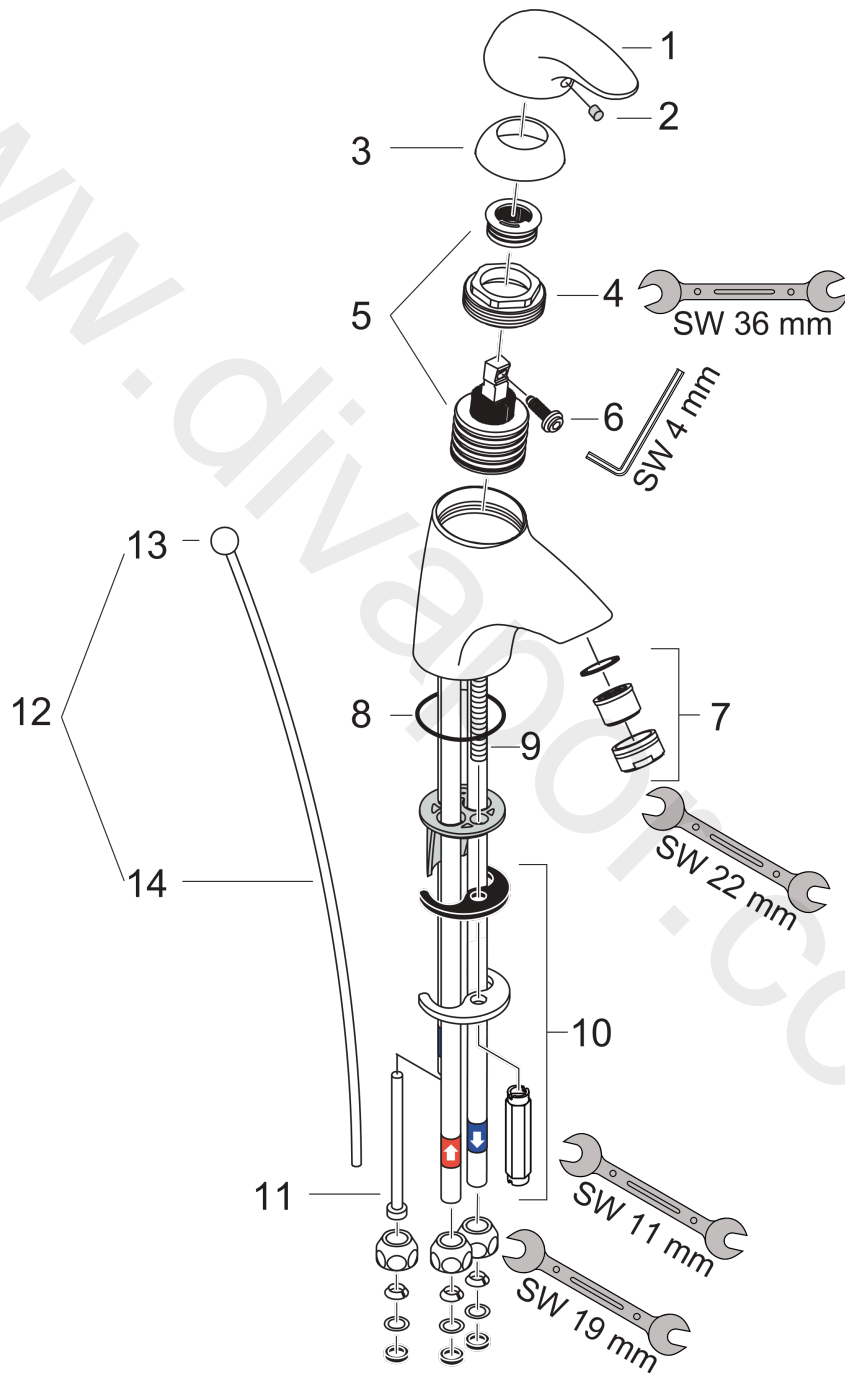

Talis E
Single Lever Basin Mixer DN15 for vented hot water cylinders
 Surfaces: Article Number: **33012000**

Exploded Drawing

Year of production: **07/99 - 02/09**

Talis E
Single Lever Basin Mixer DN15 for vented hot water cylinders
 Surfaces: Article Number: **33012000**

Spare part list

Year of production: **07/99 - 02/09**

Pos.	Description	Article Number	Price	PU
1	handle	33091000	£ 64,00	1
2	screw cover	94191000	£ 3,30	1
3	flange	94192000	£ 20,50	1
4	nut	94194000	£ 25,00	1
5	cartridge, assy	92730000	£ 35,00	1
6	locking screw for handle	96059000	£ 9,00	1
7	spray former	94033000	£ 9,00	1
8	seal	98166000	£ 3,30	1
9	screw M8 x 68	97736000	£ 6,10	1
10	fixing set	96016000	£ 35,00	1
11	flow limiter	97554000	£ 16,10	1
12	pop up rod	92620000	£ 35,00	1
13	diverter knob	94066000	£ 9,00	1
14	pull rod	94067000	£ 20,50	1
a	pop up waste	94139000	£ 96,00	1