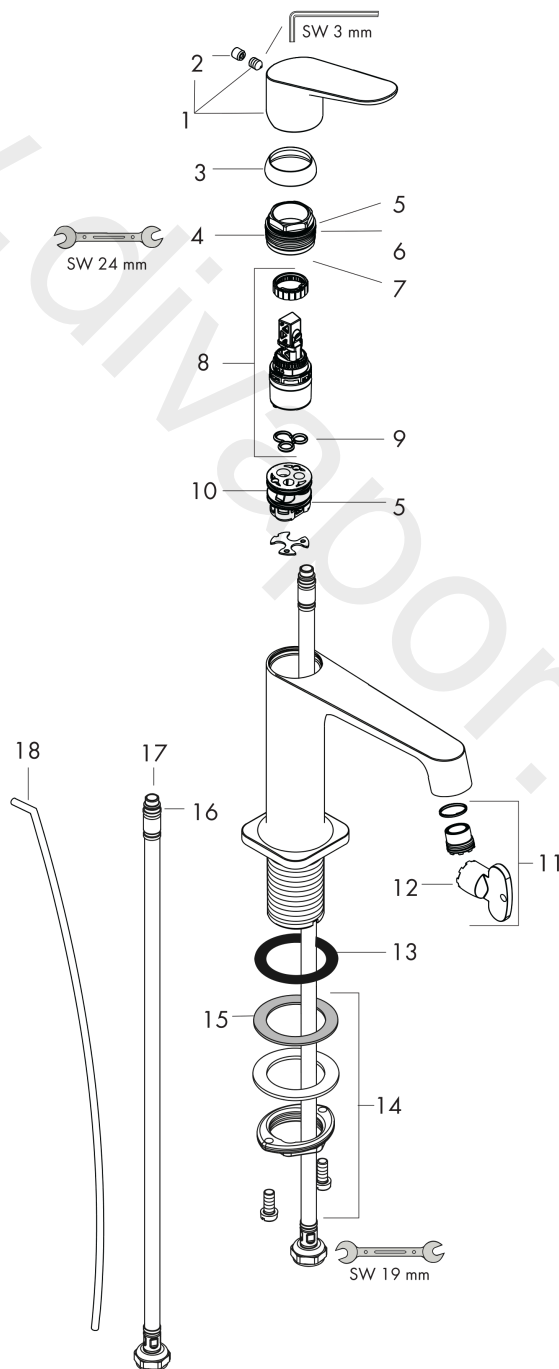

AXOR Citterio M
Single lever basin mixer 100 with pop-up waste set
 Surfaces: Article Number: **34010020**

Exploded Drawing

Year of production: **11/16 - 12/19**

AXOR Citterio M
Single lever basin mixer 100 with pop-up waste set
 Surfaces: Article Number: **34010020**

Spare part list

Year of production: **11/16 - 12/19**

Pos.		Article Number	Price	PU
1	handle	34093020	£ 118,50	1
2	screw cover	96762000	£ 3,30	1
3	flange	98863020	£ 76,50	1
4	nut	98864000	£ 43,00	1
5	O-Ring 22x2	98185000	£ 3,30	1
6	O-ring 27x1,5	92527000	£ 13,30	1
7	O-ring 25x1,5	98146000	£ 3,30	1
8	cartridge, assy	97685000	£ 64,00	1
9	seal	98865000	£ 35,00	1
10	adapter for cartridge	98866000	£ 35,00	1
11	O-ring 23x2	98398000	£ 3,30	1
12	aerator cpl.	93118000	£ 25,00	1
13	special tool	98987000	£ 9,00	1
14	fixing set (Ø 32)	13961000	£ 25,00	1
15	lever collar	97548000	£ 3,30	1
16	flat seal	98749000	£ 6,10	1
17	connection hose 450 mm M8x0,75 G3/8	97206000	£ 35,00	1
18	O-ring 7x1,5	98422000	£ 3,30	1
19	pull rod	96923020	£ 52,50	1
a	pop up waste	94139020	£ 144,00	1
b	lever arm 340mm (ball-Ø12mm)	96324000	£ 25,00	1
c	fixation extension 35 mm	13898000	£ 79,00	1