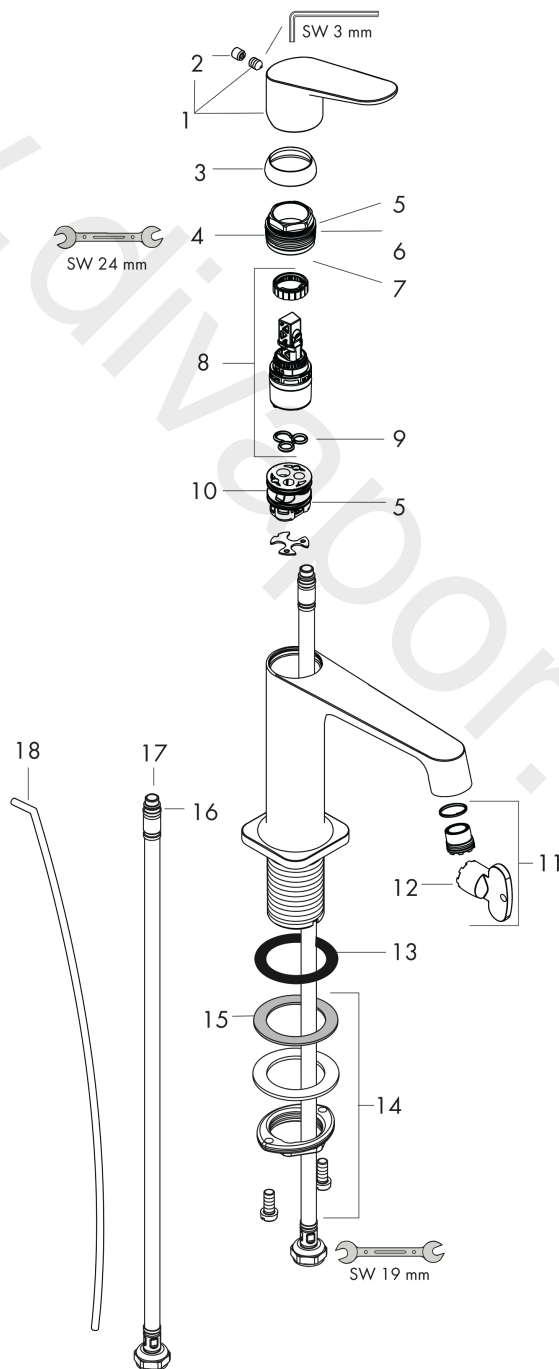

**AXOR Citterio M**  
**Single lever basin mixer 100 with pop-up waste set**  
 Surfaces: Article Number: **34010130**

## Exploded Drawing

Year of production: **11/16 - 12/19**

**AXOR Citterio M**  
**Single lever basin mixer 100 with pop-up waste set**  
 Surfaces: Article Number: **34010130**

## Spare part list

Year of production: **11/16 - 12/19**

Pos.		Article Number	Price	PU
1	handle	34093130	£ 118,50	1
2	screw cover	96762000	£ 3,30	1
3	flange	98863130	£ 76,50	1
4	nut	98864000	£ 43,00	1
5	O-Ring 22x2	98185000	£ 3,30	1
6	O-ring 27x1,5	92527000	£ 13,30	1
7	O-ring 25x1,5	98146000	£ 3,30	1
8	cartridge, assy	97685000	£ 64,00	1
9	seal	98865000	£ 35,00	1
10	adapter for cartridge	98866000	£ 35,00	1
11	O-ring 23x2	98398000	£ 3,30	1
12	aerator cpl.	93118000	£ 25,00	1
13	special tool	98987000	£ 9,00	1
14	fixing set (Ø 32)	13961000	£ 25,00	1
15	lever collar	97548000	£ 3,30	1
16	flat seal	98749000	£ 6,10	1
17	connection hose 450 mm M8x0,75 G3/8	97206000	£ 35,00	1
18	O-ring 6,6x1,6	93019000	£ 3,30	1
19	pull rod	96923130	£ 52,50	1
a	pop up waste	94139130	£ 144,00	1
b	lever arm 340mm (ball-Ø12mm)	96324000	£ 25,00	1
c	fixation extension 35 mm	13898000	£ 79,00	1