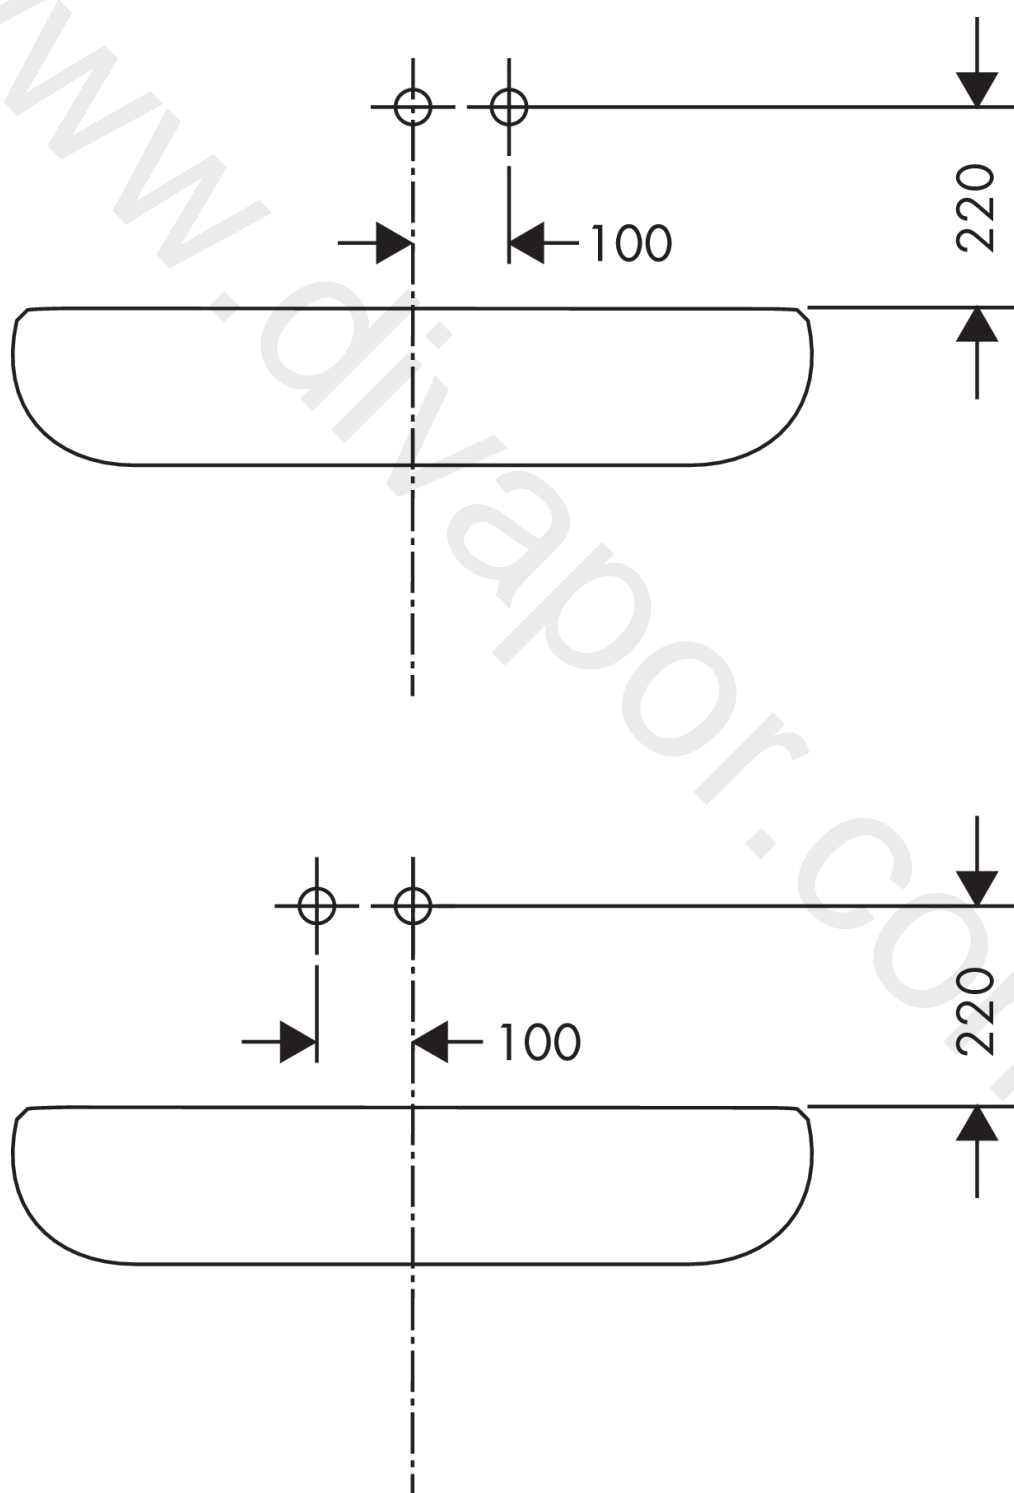

AXOR Citterio M

Single lever basin mixer for concealed installation wall-mounted with spout 167 mm and plate

Finish: **Chrome** Article Number: **34112000**

product features

- consists of: single lever basin mixer for concealed installation wall-mounted, waste set
- projection: 167 mm
- handle variant: lever handle
- spray type: normal spray
- maximum flow rate at 3 bar: 5 l/min
- ceramic cartridge
- temperature limitation adjustable
- suitable for continuous flow water heaters
- non-closing waste set
- connection type: basic set
- connection dimension: DN15
- handle can be positioned on the right or left, depending on the basic set installation
- WRAS 2009002
- WRAS 2009002 - WRAS Approval Letter

Finish: **Chrome** Article Number: **34112000**

Flowchart

AXOR Citterio M

Single lever basin mixer for concealed installation wall-mounted with spout 167 mm and plate

Finish: **Chrome** Article Number: **34112000**

Installation examples

AXOR Citterio M
Single lever basin mixer for concealed installation wall-mounted with spout 167 mm and plate
 Finish: **Chrome** Article Number: **34112000**

Exploded Drawing

Year of production: >03/10