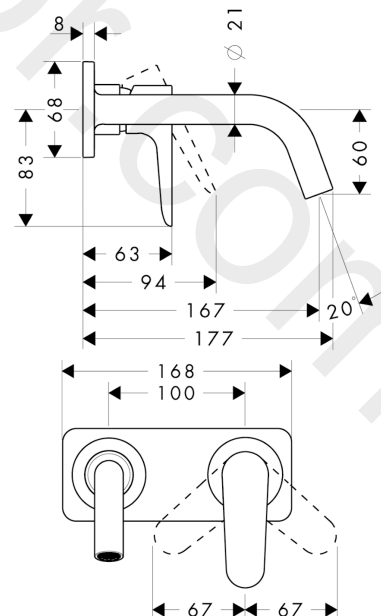

AXOR Citterio M

Single lever basin mixer for concealed installation wall-mounted with spout 167 mm and plate

Finish: **Chrome** Article Number: **34112000**

product features

- consists of: single lever basin mixer for concealed installation wall-mounted, waste set
- projection: 167 mm
- handle variant: lever handle
- spray type: normal spray
- maximum flow rate at 3 bar: 5 l/min
- ceramic cartridge
- temperature limitation adjustable
- suitable for continuous flow water heaters
- non-closing waste set
- connection type: basic set
- connection dimension: DN15
- handle can be positioned on the right or left, depending on the basic set installation
- WRAS 2009002
- WRAS 2009002 - WRAS Approval Letter

Article Details

Price excl. VAT

666,67 £

Technology

Product image

Scale drawing

AXOR Citterio M

Single lever basin mixer for concealed installation wall-mounted with spout 167 mm and plate

Finish: **Chrome** Article Number: **34112000**

Flowchart

AXOR Citterio M

Single lever basin mixer for concealed installation wall-mounted with spout 167 mm and plate

Finish: **Chrome** Article Number: **34112000**

Installation examples

AXOR Citterio M
Single lever basin mixer for concealed installation wall-mounted with spout 167 mm and plate
 Finish: **Chrome** Article Number: **34112000**

Exploded Drawing

Year of production: >03/10