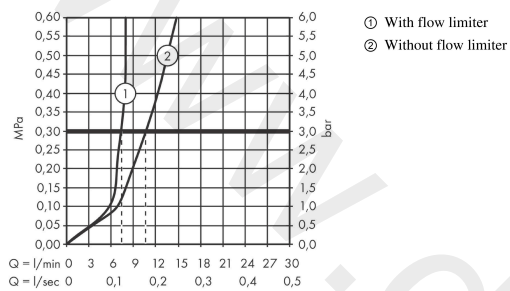

AXOR Citterio M

Single lever basin mixer for concealed installation wall-mounted with spout 167 mm and plate

Finish: **Chrome** Article Number: **34112000**

Flowchart