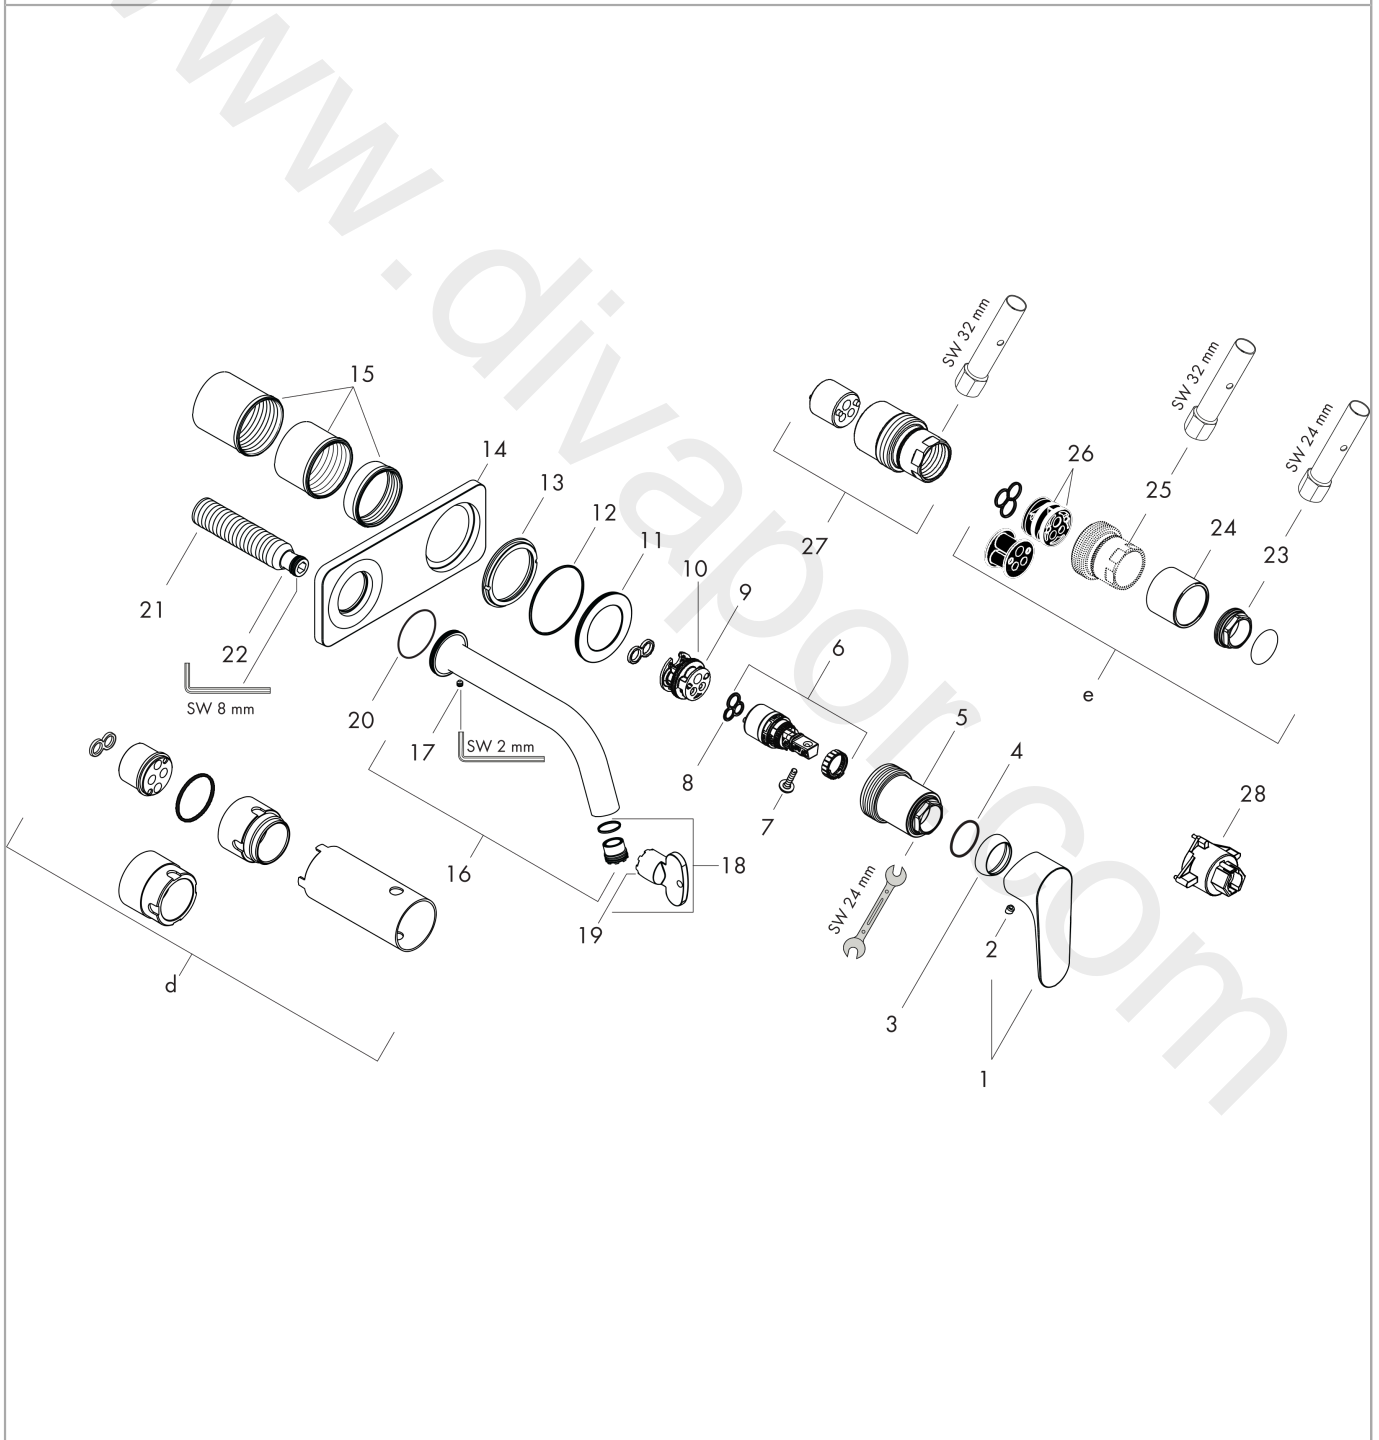

AXOR Citterio M

Single lever basin mixer for concealed installation wall-mounted with spout 167 mm and plate

Finish: **Chrome** Article Number: **34112000**

product features

- consists of: single lever basin mixer for concealed installation wall-mounted, waste set
- projection: 167 mm
- handle variant: lever handle
- spray type: normal spray
- maximum flow rate at 3 bar: 5 l/min
- ceramic cartridge
- temperature limitation adjustable
- suitable for continuous flow water heaters
- non-closing waste set
- connection type: basic set
- connection dimension: DN15
- handle can be positioned on the right or left, depending on the basic set installation
- WRAS 2009002
- WRAS 2009002 - WRAS Approval Letter

Finish: **Chrome** Article Number: **34112000**

Flowchart

AXOR Citterio M

Single lever basin mixer for concealed installation wall-mounted with spout 167 mm and plate

Finish: **Chrome** Article Number: **34112000**

Installation examples

AXOR Citterio M
Single lever basin mixer for concealed installation wall-mounted with spout 167 mm and plate
 Finish: **Chrome** Article Number: **34112000**

Exploded Drawing

Year of production: >03/10