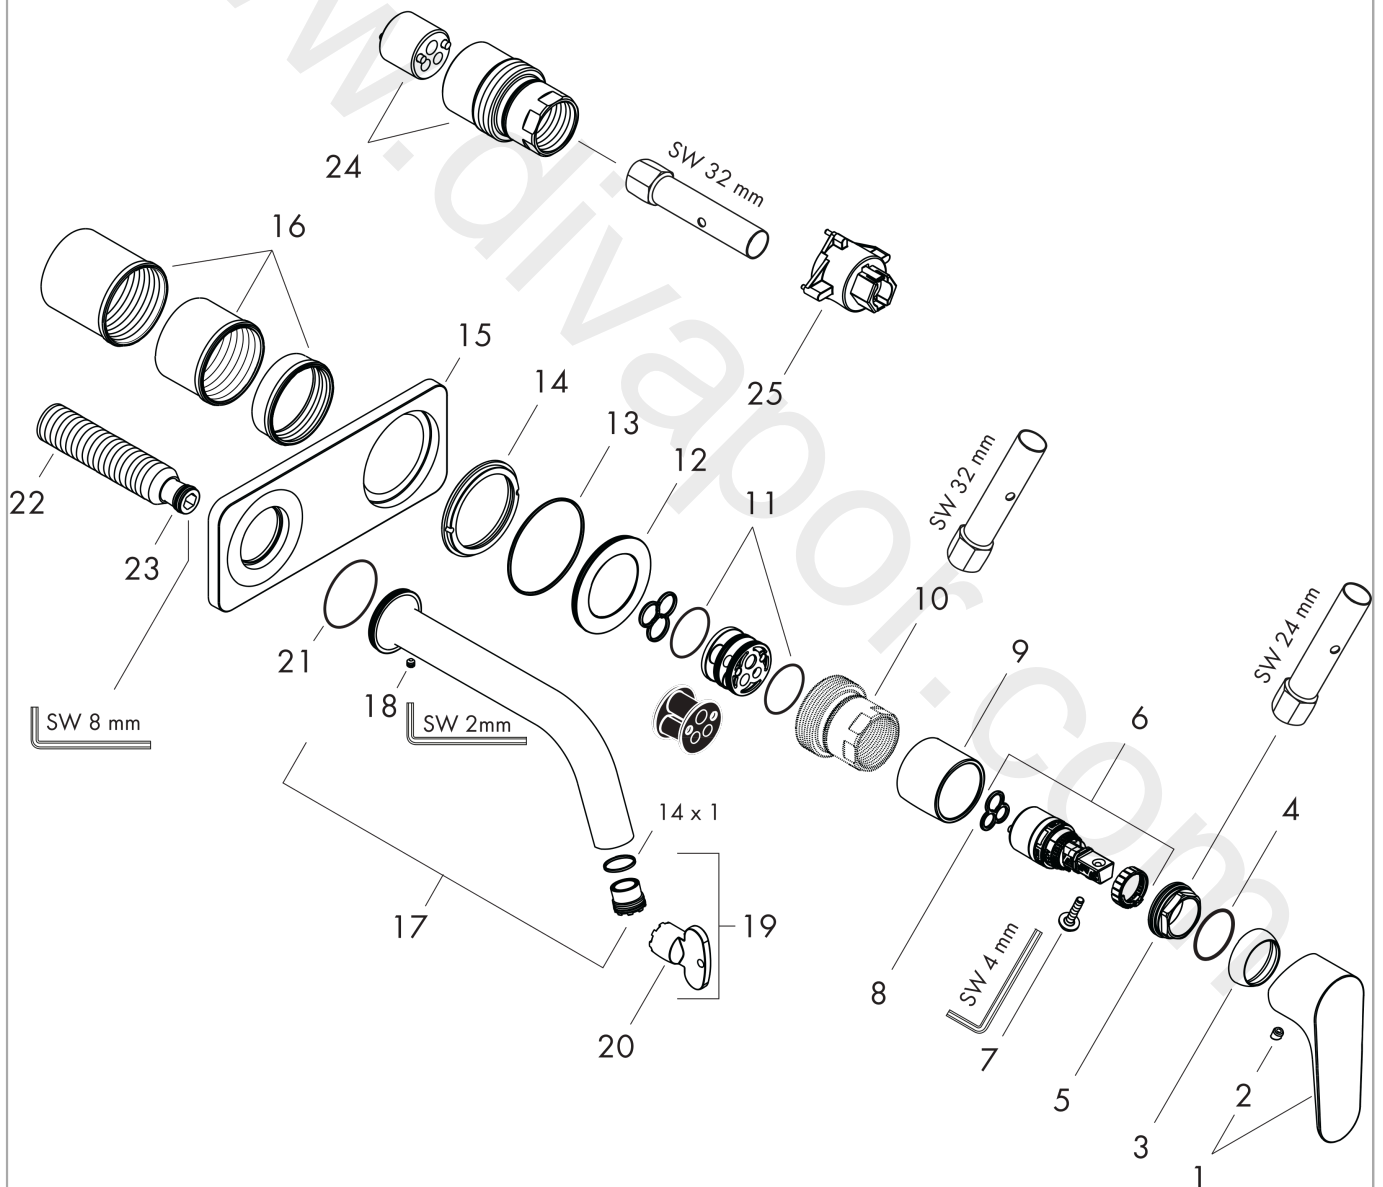

## AXOR Citterio M

Single lever basin mixer for concealed installation wall-mounted with spout 227 mm and plate

Surfaces: Article Number: 34115000

### Exploded Drawing

Year of production: 04/08 - 02/10

## AXOR Citterio M

Single lever basin mixer for concealed installation wall-mounted with spout 227 mm and plate

Surfaces: Article Number: **34115000**

### Spare part list

Year of production: **04/08 - 02/10**

Pos.		Article Number	Price	PU
1	handle	34097000	£ 79,00	1
2	screw cover	96338000	£ 3,30	1
3	flange	98863000	£ 51,00	1
4	O-Ring 22x2	98185000	£ 3,30	1
5	nut	95178000	£ 43,00	1
6	cartridge, assy	97685000	£ 64,00	1
7	locking screw for handle	95140000	£ 6,10	1
8	seal	98865000	£ 35,00	1
9	sleeve	98535000	£ 35,00	1
10	sleeve	98958000	£ 79,00	1
11	O-ring 26x1,5	98390000	£ 3,30	1
12	escutcheon for handle	98962000	£ 79,00	1
13	O-ring 52x1,5	98200000	£ 6,10	1
14	nut	98988000	£ 43,00	1
15	escutcheon	98961000	£ 137,00	1
16	fixing set	97971000	£ 43,00	1
17	spout 220 mm	98935000	£ 275,00	1
18	hollow set screw M4x5	92846000	£ 13,30	1
19	aerator cpl.	93118000	£ 25,00	1
20	special tool	98986000	£ 25,00	1
21	O-ring 30x1,5	98433000	£ 3,30	1
22	connecting thread G½	98933000	£ 64,00	1
23	O-ring 11x2	98127000	£ 3,30	1
24	extension set for 34111180	34983000	£ 275,00	1
25	special tool	98987000	£ 9,00	1
a	waste	50001000	£ 71,00	1
b	concealed item	34111180	-	1