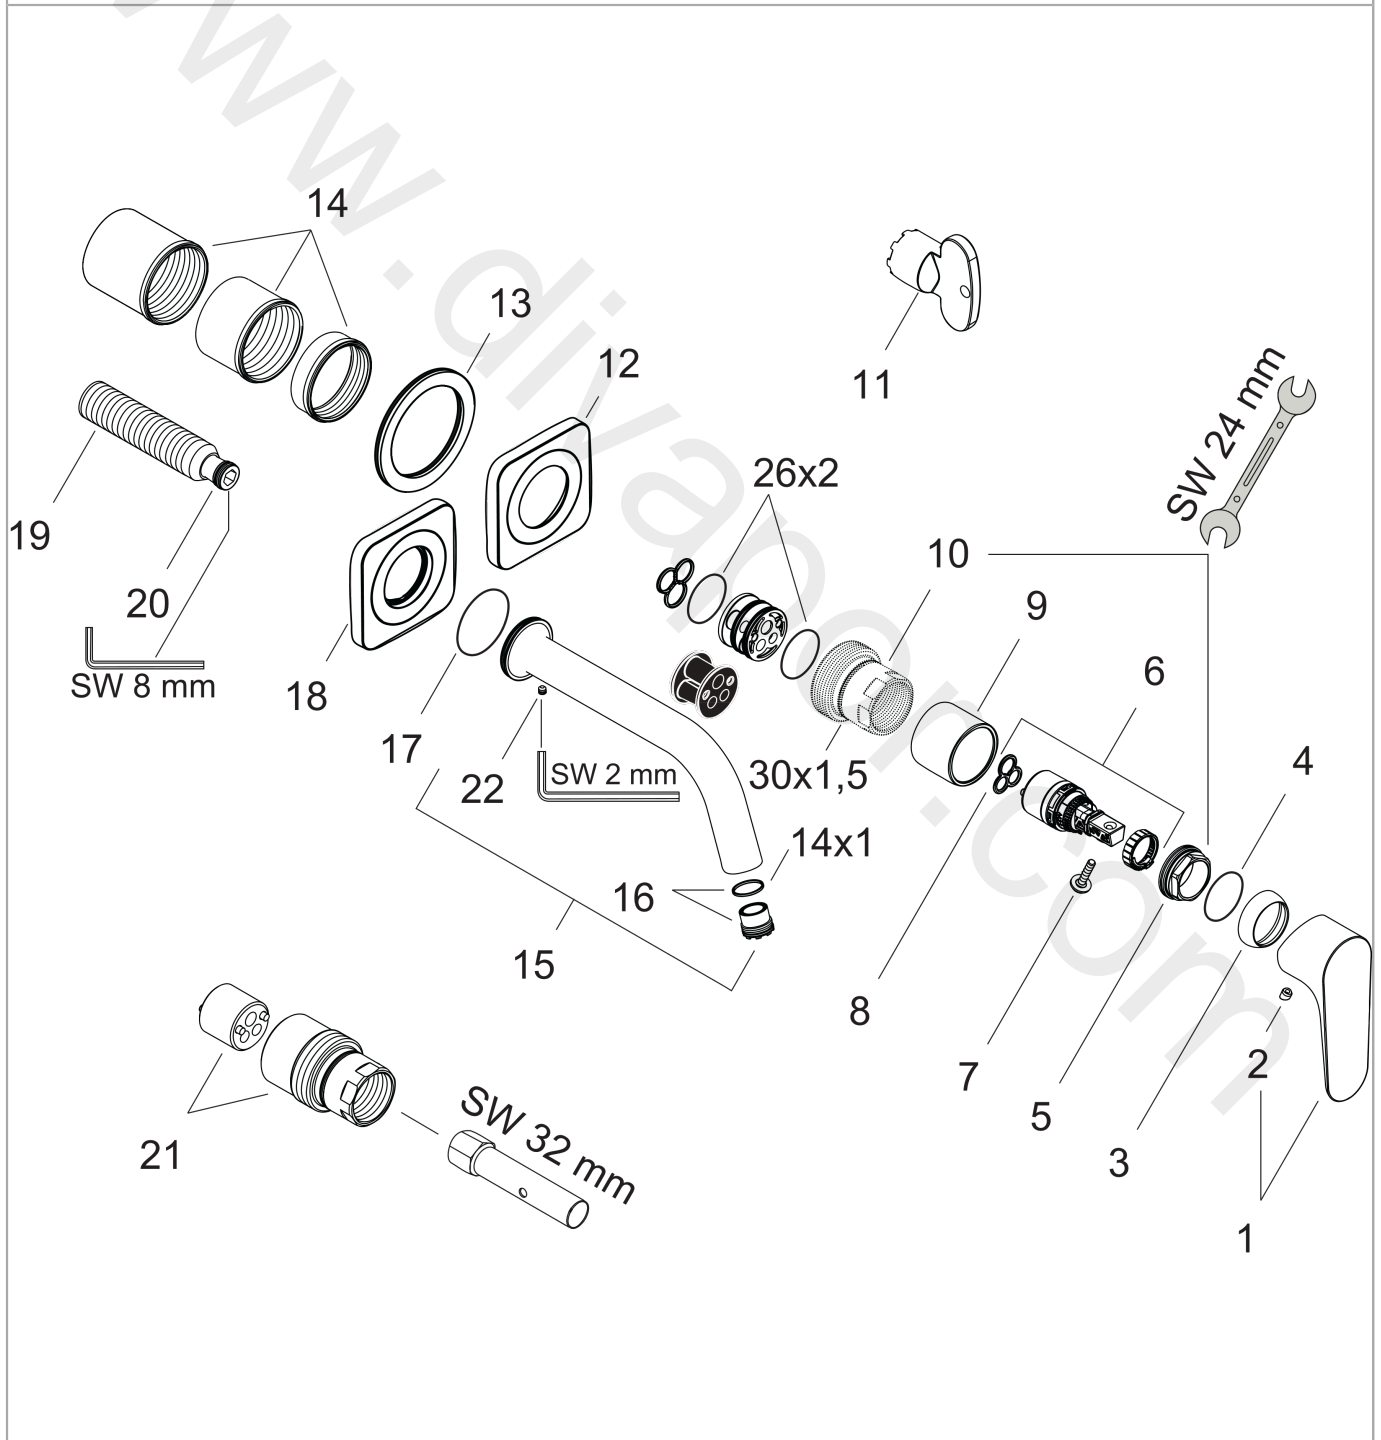

AXOR Citterio M

Single lever basin mixer for concealed installation wall-mounted with spout 227 mm and escutcheons

Surfaces: Article Number: **34116000**

Exploded Drawing

Year of production: **04/08 - 02/10**

AXOR Citterio M

Single lever basin mixer for concealed installation wall-mounted with spout 227 mm and escutcheons

Surfaces: Article Number: **34116000**

Spare part list

Year of production: **04/08 - 02/10**

Pos.		Article Number	Price	PU
1	handle	34097000	£ 79,00	1
2	screw cover	96338000	£ 3,30	1
3	flange	98863000	£ 51,00	1
4	O-Ring 22x2	98185000	£ 3,30	1
5	nut	95178000	£ 43,00	1
6	cartridge, assy	97685000	£ 64,00	1
7	locking screw for handle	95140000	£ 6,10	1
8	seal	98865000	£ 35,00	1
9	sleeve	98535000	£ 35,00	1
10	sleeve	98958000	£ 79,00	1
11	special tool	98987000	£ 9,00	1
12	escutcheon for handle	98959000	£ 137,00	1
13	washer	97600000	£ 13,30	1
14	fixing set	97971000	£ 43,00	1
15	spout 220 mm	98935000	£ 275,00	1
16	aerator cpl.	93118000	£ 25,00	1
17	O-ring 33x1,5	98164000	£ 3,30	1
18	escutcheon for spout	98960000	£ 110,00	1
19	connecting thread G½	98933000	£ 64,00	1
20	O-ring 11x2	98127000	£ 3,30	1
21	extension set for 34111180	34983000	£ 275,00	1
22	hollow set screw M4x5	92846000	£ 13,30	1
a	waste	50001000	£ 71,00	1
b	concealed item	34111180	-	1