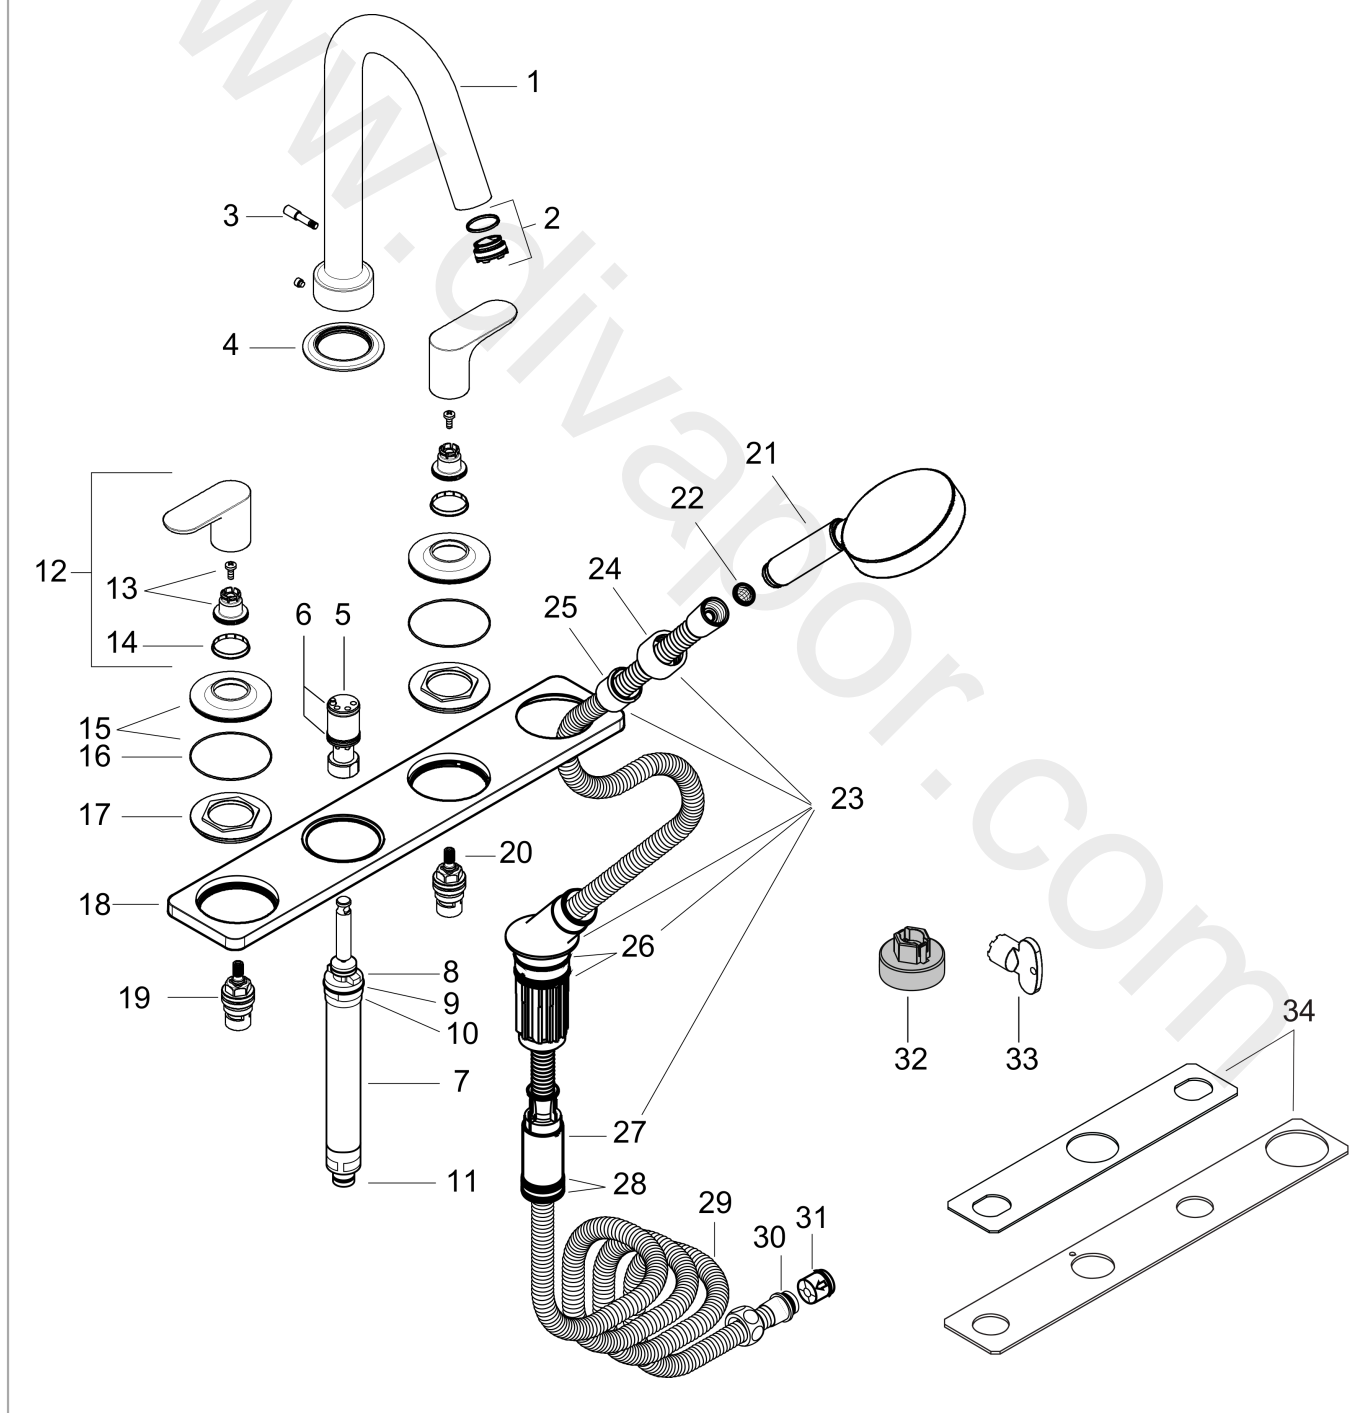

AXOR Citterio M
4-hole rim mounted bath mixer with lever handles and plate
 Surfaces: Article Number: **34445000**

Exploded Drawing

Year of production: **06/13 - 01/17**

AXOR Citterio M
4-hole rim mounted bath mixer with lever handles and plate
 Surfaces: Article Number: **34445000**

Spare part list

Year of production: **06/13 - 01/17**

Pos.		Article Number	Price	PU
1	spout cpl.	98997000	£ 445,00	1
2	aerator M24x1 (30 l/min)	98998000	£ 35,00	1
3	diverter knob	96774000	£ 35,00	1
4	escutcheon for spout	98501000	£ 79,00	1
5	guide tube	92214000	£ 51,00	1
6	O-ring 21x1,5	98219000	£ 3,30	1
7	selector assy	96775000	£ 79,00	1
8	O-Ring 14x2,5	98189000	£ 3,30	1
9	O-Ring 22x2	98185000	£ 3,30	1
10	O-Ring 23x2,5	98183000	£ 3,30	1
11	O-ring 9x2,25	98121000	£ 3,30	1
12	handle	98999000	£ 79,00	1
13	handle fixing set	94184000	£ 6,10	1
14	set of color-rings cold / hot water	96319000	£ 9,00	1
15	escutcheon for handle	98991000	£ 79,00	1
16	O-ring 53x1	98424000	£ 3,30	1
17	nut	98502000	£ 79,00	1
18	escutcheon	98503000	£ 275,00	1
19	shut off unit right closing	96350000	£ 51,00	1
20	shut off unit left closing	96351000	£ 51,00	1
21	handshower	26050000	£ 138,00	1
22	filter packing	94246000	£ 3,30	1
23	shower holder, assy	95996000	£ 137,00	1
24	nut	97584000	£ 16,10	1
25	insert for shower holder	96942000	£ 13,30	1
26	O-ring 38x2,5	98198000	£ 6,10	1
27	hose brake	98656000	£ 20,50	1
28	O-Ring 28x2	98194000	£ 3,30	1
29	shower hose 2,00 m	94148000	£ 79,00	1
30	O-ring 11x2	98127000	£ 3,30	1
31	set of non return valves DW 15	94074000	£ 16,10	1
32	set of service tools	98861000	£ 64,00	1
33	special tool	95158000	£ 6,10	1
34	mounting-set	39449000	£ 56,00	1

AXOR Citterio M
4-hole rim mounted bath mixer with lever handles and plate
Surfaces: Article Number: **34445000**

Spare part list

Year of production: **06/13 - 01/17**

Pos.		Article Number	Price	PU
a	SECUFLEX hose + long hose (max. extension 1,40 m)	94109000	£ 445,00	1
b	concealed item	13444180	£ 1.270,00	1