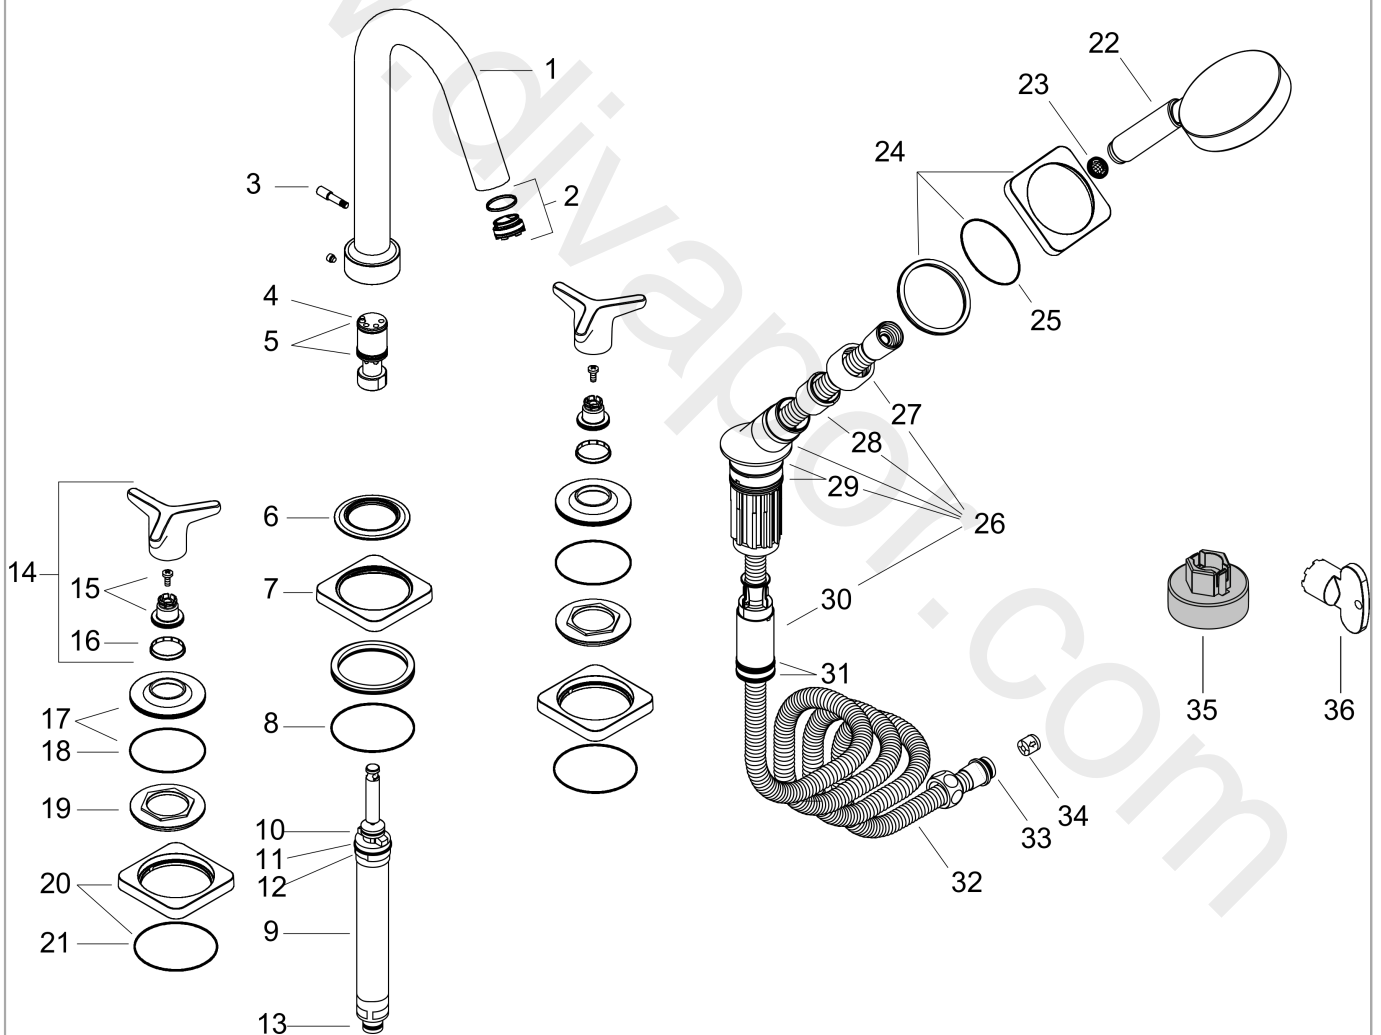

AXOR Citterio M
4-hole rim mounted bath mixer with star handles and escutcheons
 Surfaces: Article Number: **34446000**

Exploded Drawing

Year of production: **06/13 - 12/16**

AXOR Citterio M
4-hole rim mounted bath mixer with star handles and escutcheons
 Surfaces: Article Number: **34446000**

Spare part list

Year of production: **06/13 - 12/16**

Pos.		Article Number	Price	PU
1	spout cpl.	98997000	£ 445,00	1
2	aerator M24x1 (30 l/min)	98998000	£ 35,00	1
3	diverter knob	96774000	£ 35,00	1
4	guide tube	92214000	£ 51,00	1
5	O-ring 21x1,5	98219000	£ 3,30	1
6	escutcheon for spout	98501000	£ 79,00	1
7	escutcheon for spout	98509000	£ 96,00	1
8	O-ring 60x3	98180000	£ 3,30	1
9	selector assy	96775000	£ 79,00	1
10	O-Ring 14x2,5	98189000	£ 3,30	1
11	O-Ring 22x2	98185000	£ 3,30	1
12	O-Ring 23x2,5	98183000	£ 3,30	1
13	O-ring 9x2,5	98217000	£ 3,30	1
14	handle	99001000	£ 224,00	1
15	handle fixing set	94184000	£ 6,10	1
16	set of color-rings cold / hot water	96319000	£ 9,00	1
17	escutcheon for handle	98991000	£ 79,00	1
18	O-ring 53x1	98424000	£ 3,30	1
19	nut	98502000	£ 79,00	1
20	escutcheon for handle	98508000	£ 96,00	1
21	O-ring 60x2,5	98425000	£ 9,00	1
22	handshower	26050000	£ 138,00	1
23	filter packing	94246000	£ 3,30	1
24	escutcheon for shower holder	92347000	£ 173,00	1
25	O-ring 62x2,5	98461000	£ 3,30	1
26	shower holder, assy	95996000	£ 137,00	1
27	nut	97584000	£ 16,10	1
28	insert for shower holder	96942000	£ 13,30	1
29	O-ring 38x2,5	98198000	£ 6,10	1
30	hose brake	98656000	£ 20,50	1
31	O-Ring 28x2	98194000	£ 3,30	1
32	shower hose 2,00 m	94148000	£ 79,00	1
33	O-ring 11x2	98127000	£ 3,30	1
34	set of non return valves DW 15	94074000	£ 16,10	1

AXOR Citterio M
4-hole rim mounted bath mixer with star handles and escutcheons
 Surfaces: Article Number: **34446000**

Spare part list

Year of production: **06/13 - 12/16**

Pos.		Article Number	Price	PU
35	set of service tools	98861000	£ 64,00	1
36	special tool	95158000	£ 6,10	1
a	concealed item	13444180	£ 1.270,00	1