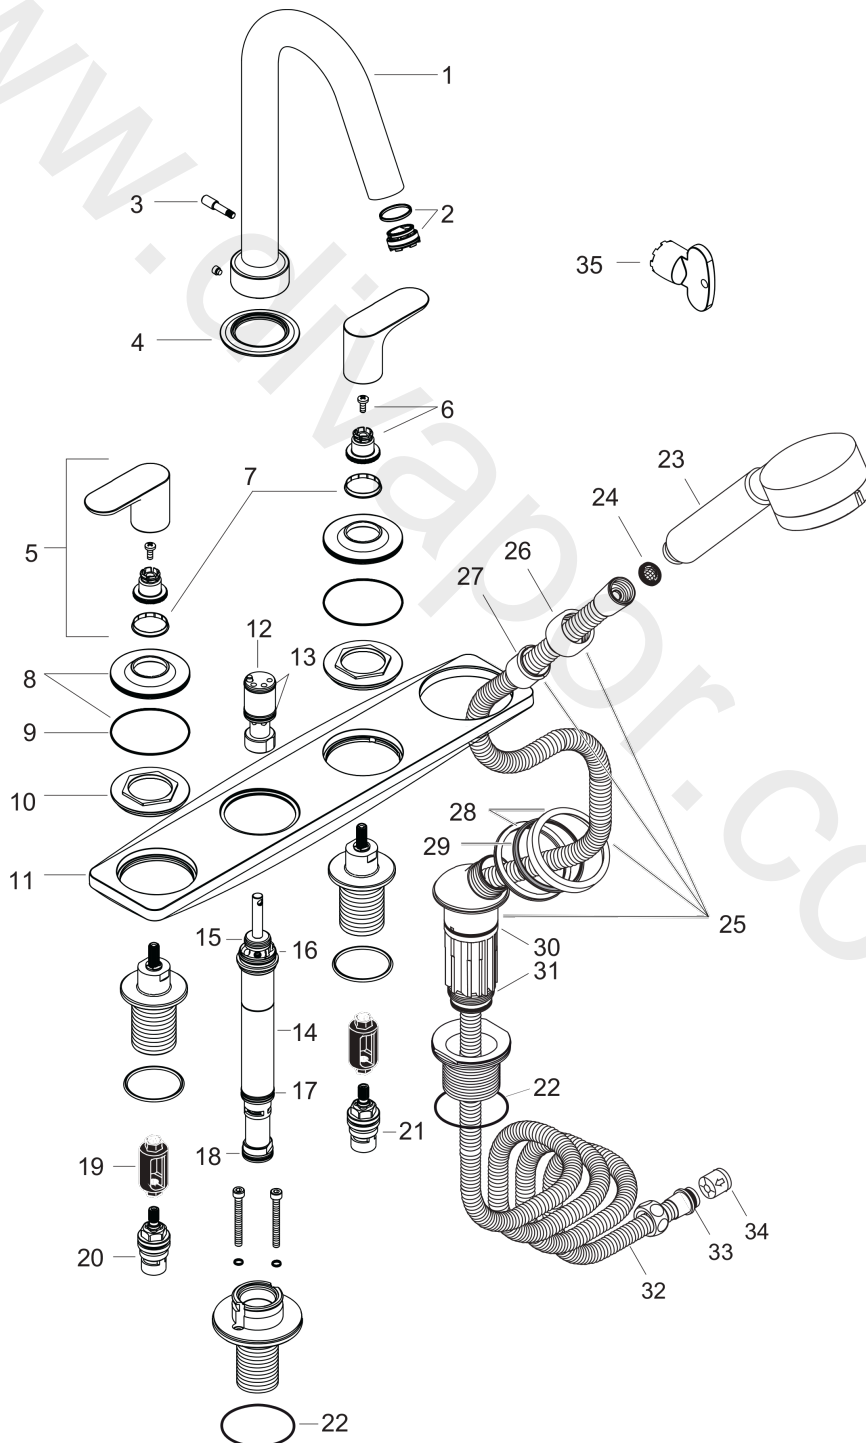

**AXOR Citterio M**  
**4-hole tile mounted bath mixer with lever handles and plate**  
 Surfaces: Article Number: **34455000**

## Exploded Drawing

Year of production: **05/08 - 05/13**

**AXOR Citterio M**  
**4-hole tile mounted bath mixer with lever handles and plate**  
 Surfaces: Article Number: **34455000**

## Spare part list

Year of production: **05/08 - 05/13**

Pos.		Article Number	Price	PU
1	spout cpl.	95258000	£ 445,00	1
2	aerator M24x1 (30 l/min)	98998000	£ 35,00	1
3	diverter knob	96774000	£ 35,00	1
4	escutcheon for spout	98501000	£ 79,00	1
5	handle	98999000	£ 79,00	1
6	handle fixing set	94184000	£ 6,10	1
7	set of color-rings cold / hot water	96319000	£ 9,00	1
8	escutcheon for handle	98991000	£ 79,00	1
9	O-ring 53x1	98424000	£ 3,30	1
10	nut	98502000	£ 79,00	1
11	escutcheon	98503000	£ 275,00	1
12	guide tube	92214000	£ 51,00	1
13	O-ring 21x1,5	98219000	£ 3,30	1
14	selector	96777000	£ 96,00	1
15	O-Ring 14x2,5	98189000	£ 3,30	1
16	O-Ring 23x2,5	98183000	£ 3,30	1
17	O-Ring 22x2	98185000	£ 3,30	1
18	O-ring 9x2,25	98121000	£ 3,30	1
19	adapter for handle	97409000	£ 25,00	1
20	shut off unit right closing	94009000	£ 43,00	1
21	shut off unit left closing	94008000	£ 43,00	1
22	O-ring 58x3	98202000	£ 3,30	1
23	handshower	28536000	£ 78,00	1
24	filter packing	94246000	£ 3,30	1
25	shower holder, assy	96433000	£ 110,00	1
26	nut	97584000	£ 16,10	1
27	insert for shower holder	96942000	£ 13,30	1
28	escutcheon for shower holder	96237000	£ 43,00	1
29	escutcheon chuck	97105000	£ 9,00	1
30	O-ring 38x2	98396000	£ 3,30	1
31	O-ring 26x2	98147000	£ 3,30	1
32	shower hose 2,00 m	94148000	£ 79,00	1
33	O-ring 11x2	98127000	£ 3,30	1
34	set of non return valves DW 15	94074000	£ 16,10	1

## Spare part list

Year of production: **05/08 - 05/13**

Pos.		Article Number	Price	PU
35	special tool	95158000	£ 6,10	1
a	SECUFLEX hose + long hose (max. extension 1,40 m)	94109000	£ 445,00	1
b	concealed item	14445180	-	1