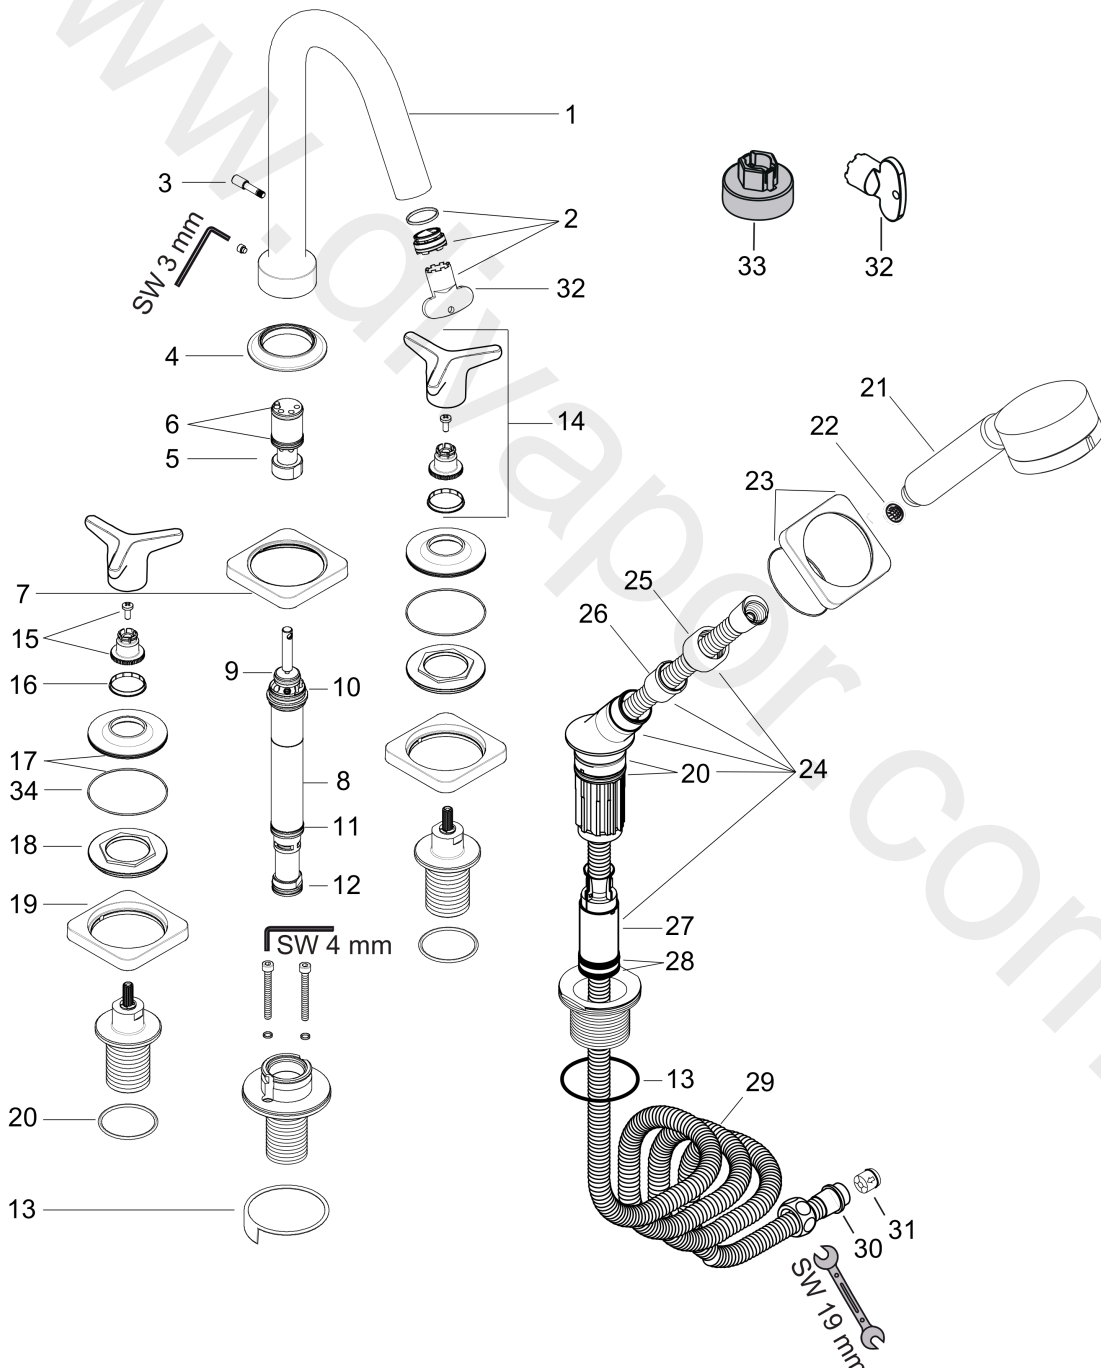

AXOR Citterio M
4-hole tile mounted bath mixer with star handles and escutcheons
 Surfaces: Article Number: **34456000**

Exploded Drawing

Year of production: **06/13 - 12/16**

AXOR Citterio M
4-hole tile mounted bath mixer with star handles and escutcheons
 Surfaces: Article Number: **34456000**

Spare part list

Year of production: **06/13 - 12/16**

Pos.		Article Number	Price	PU
1	spout cpl.	95258000	£ 445,00	1
2	aerator M24x1 (30 l/min)	98998000	£ 35,00	1
3	diverter knob	96774000	£ 35,00	1
4	escutcheon for spout	98501000	£ 79,00	1
5	guide tube	92214000	£ 51,00	1
6	O-ring 21x1,5	98219000	£ 3,30	1
7	escutcheon for spout	98509000	£ 96,00	1
8	selector	96777000	£ 96,00	1
9	O-ring 15x2,5	98131000	£ 3,30	1
10	O-Ring 23x2,5	98183000	£ 3,30	1
11	O-ring 20x2,5	92602000	£ 6,10	1
12	O-ring 18x2,5	98139000	£ 3,30	1
13	O-ring 58x3	98202000	£ 3,30	1
14	handle	99001000	£ 224,00	1
15	handle fixing set	94184000	£ 6,10	1
16	set of color-rings cold / hot water	96319000	£ 9,00	1
17	escutcheon for handle	98991000	£ 79,00	1
18	nut	98502000	£ 79,00	1
19	escutcheon for handle	98508000	£ 96,00	1
20	O-ring 38x2,5	98198000	£ 6,10	1
21	handshower	26050000	£ 138,00	1
22	filter packing	94246000	£ 3,30	1
23	escutcheon for shower holder	92347000	£ 173,00	1
24	shower holder, assy	95996000	£ 137,00	1
25	nut	97584000	£ 16,10	1
26	insert for shower holder	96942000	£ 13,30	1
27	hose brake	98656000	£ 20,50	1
28	O-Ring 28x2	98194000	£ 3,30	1
29	shower hose 2,00 m	94148000	£ 79,00	1
30	O-ring 11x2	98127000	£ 3,30	1
31	set of non return valves DW 15	94074000	£ 16,10	1
32	special tool	95158000	£ 6,10	1
33	set of service tools	98861000	£ 64,00	1
34	O-ring 53x1	98424000	£ 3,30	1

AXOR Citterio M
4-hole tile mounted bath mixer with star handles and escutcheons
Surfaces: Article Number: **34456000**

Spare part list

Year of production: **06/13 - 12/16**

Pos.		Article Number	Price	PU
a	concealed item	14445180	-	1