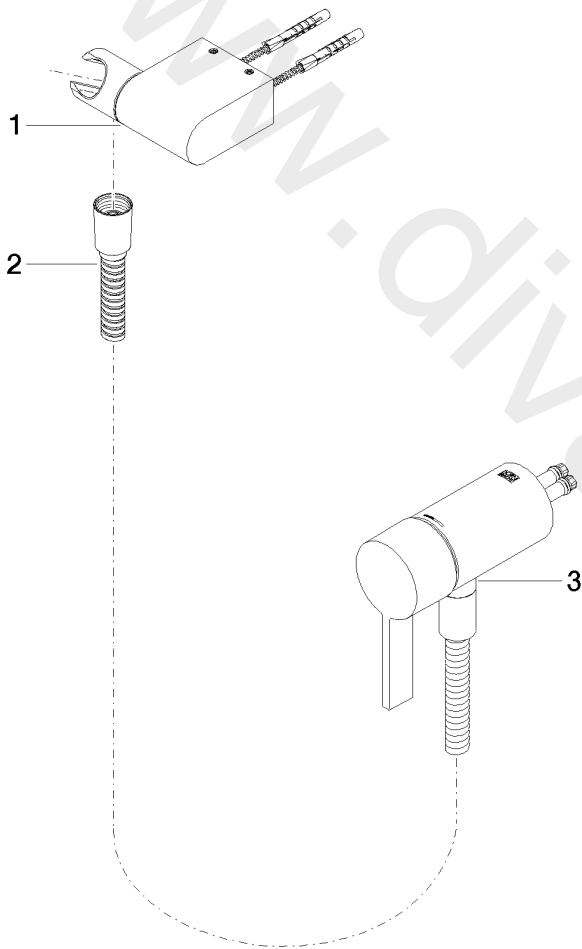

Shower - IMO

Concealed single-lever mixer with integrated shower connection with hand shower set without

Article number: 36 002 970-99

Spare parts list

Position	Quantity used	Item Number	Spare part	Delivery time
1	1	28 060 970-99	Wall bracket swivel	30
2	1	28 322 970-99	Metal shower hose 1/2" x 3/8" x 1750 mm	2
3	1	36 050 970-99	Concealed single-lever mixer with integrated shower connection	30

Shower - IMO

Concealed single-lever mixer with integrated shower connection with hand shower set without

Article number: 36 002 970-99

www.divapor.com