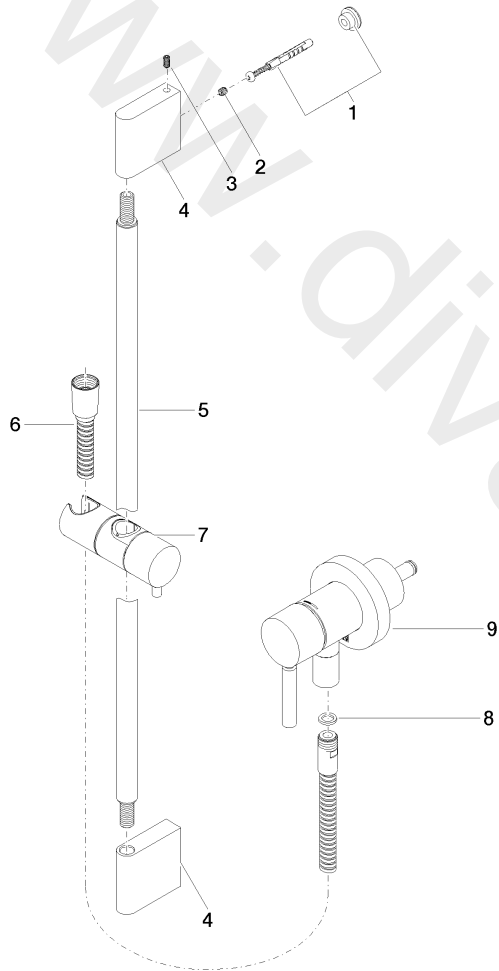

Shower - TARA

Concealed single-lever mixer with integrated shower connection with shower set without hand

Article number: 36 013 660-08

Shower - TARA

Concealed single-lever mixer with integrated shower connection with shower set without hand

Article number: 36 013 660-08

Spare parts list

Position	Quantity used	Item Number	Spare part	Delivery time
1	1	05 17 20 726 02 90	fixing set	2
2	2	09 31 11 049 90	pin	2
3	2	04 31 11 113 00 90	pin	2
4	2	08 17 97 054-08	holder	20
5	1	90 28 22 597 00-08	holder	-
6	1	28 322 970-08	Metal shower hose 1/2" x 3/8" x 1750 mm	2
7	1	12 580 970-08	Slide unit	20
8	1	09 14 20 026 90	seal	2
9	1	36 045 660-08	Concealed single-lever mixer with cover plate with integrated shower connection	20