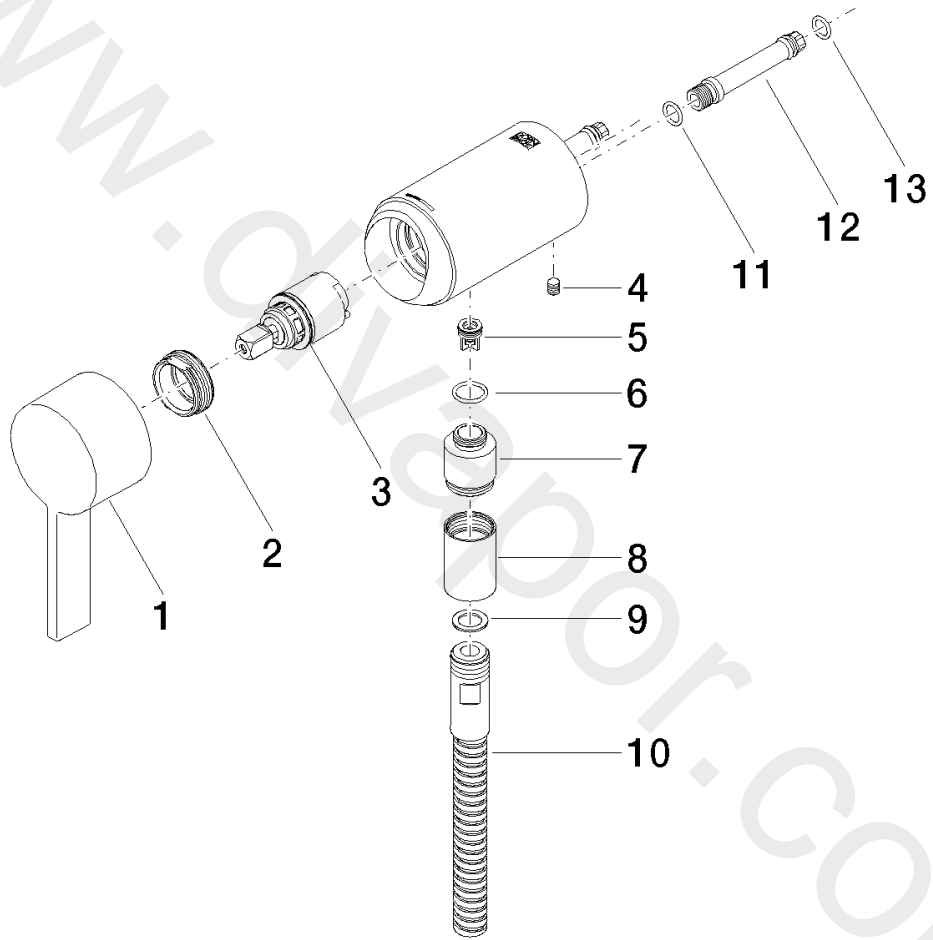

Shower - IMO

Concealed single-lever mixer with integrated shower connection

Article number: 36 050 970-08

## Shower - IMO

Concealed single-lever mixer with integrated shower connection

Article number: 36 050 970-08

### Spare parts list

Position	Quantity used	Item Number	Spare part	Delivery time
1	1	90 20 97 064 00-08	handle	20
2	1	09 24 04 266 90	nut	2
3	1	90 15 05 044 00 90	cartridge	2
4	1	09 31 11 004 90	pin	60
5	1	09 23 01 131 90	back-flow preventer	2
6	1	09 14 10 213 90	seal	2
7	1	09 24 03 281-08	nipple	20
8	1	09 21 02 069-08	cover	20
9	1	09 14 20 026 90	seal	2
10	1	28 322 970-08	Metal shower hose 1/2" x 3/8" x 1750 mm	2
11	1	09 14 10 060 90	seal	2
12	1	09 18 40 230 90	connection	2
13	1	09 14 10 061 90	seal	2