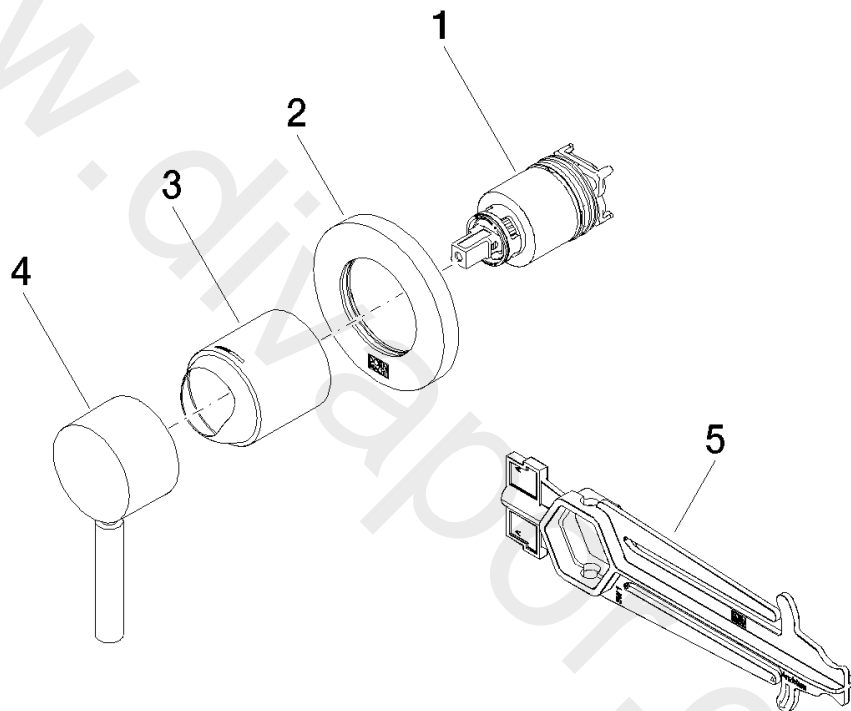

Shower - TARA
Concealed single-lever mixer with cover plate
Article number: 36 060 660-06

Shower - TARA

Concealed single-lever mixer with cover plate

Article number: 36 060 660-06

Spare parts list

Position	Quantity used	Item Number	Spare part	Delivery time
1	1	90 15 05 064 01 90	cartridge	2
2	1	90 27 66 009 00-06	rosette	10
3	1	09 11 02 293-06	cover	60
4	1	90 20 66 006 00-06	handle	10
5	1	09 30 09 064 90	key	2