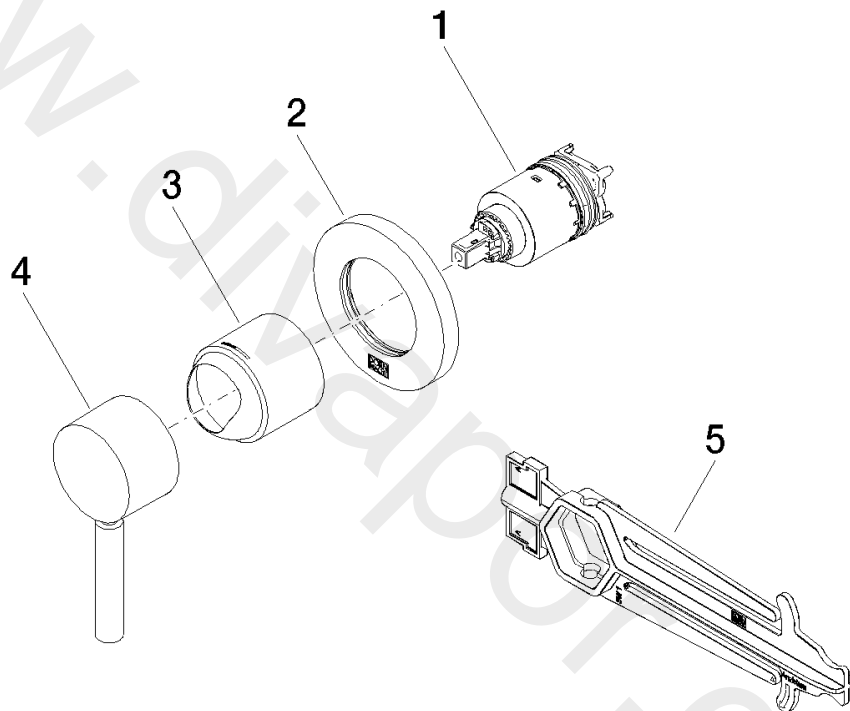

Shower - TARA

Concealed single-lever mixer with cover plate

Article number: 36 060 660-06

Shower - TARA
Concealed single-lever mixer with cover plate
Article number: 36 060 660-06

Spare parts list

Position	Quantity used	Item Number	Spare part	Delivery time
1	1	90 15 05 064 01 90	cartridge	2
2	1	90 27 66 009 00-06	rosette	10
3	1	09 11 02 292-06	cover	10
4	1	90 20 66 006 00-06	handle	10
5	1	09 30 09 064 90	key	2