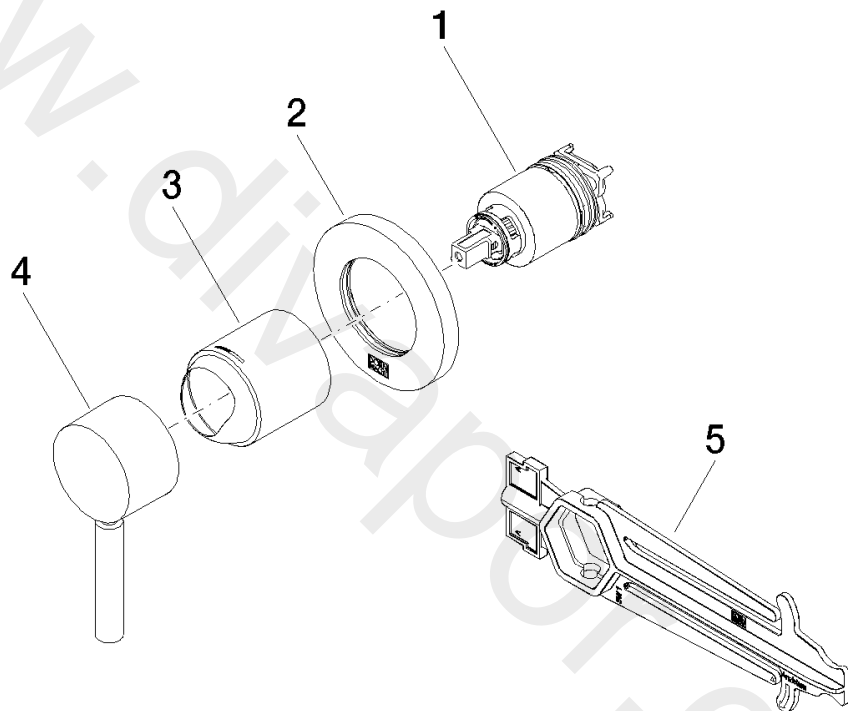

Shower - TARA
Concealed single-lever mixer with cover plate
Article number: 36 060 660-33

Shower - TARA
Concealed single-lever mixer with cover plate
Article number: 36 060 660-33

Spare parts list

Position	Quantity used	Item Number	Spare part	Delivery time
1	1	90 15 05 064 01 90	cartridge	2
2	1	90 27 66 009 00-33	rosette	30
3	1	09 11 02 293-33	cover	60
4	1	90 20 66 006 00-33	handle	30
5	1	09 30 09 064 90	key	2