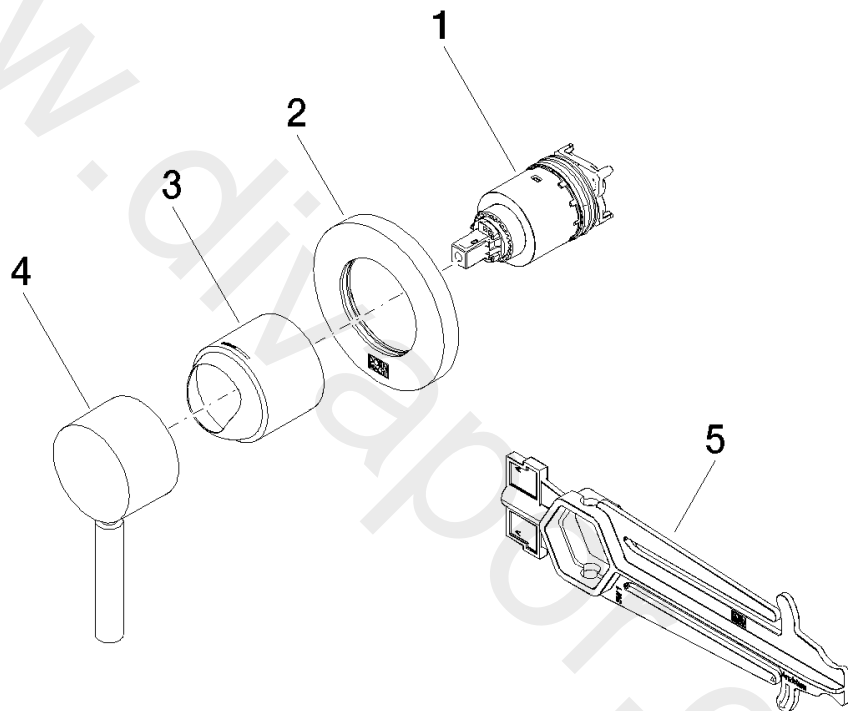

Shower - TARA

Concealed single-lever mixer with cover plate

Article number: 36 060 660-33

Shower - TARA
Concealed single-lever mixer with cover plate
Article number: 36 060 660-33

Spare parts list

Position	Quantity used	Item Number	Spare part	Delivery time
1	1	90 15 05 064 01 90	cartridge	2
2	1	90 27 66 009 00-33	rosette	30
3	1	09 11 02 292-33	cover	30
4	1	90 20 66 006 00-33	handle	30
5	1	09 30 09 064 90	key	2