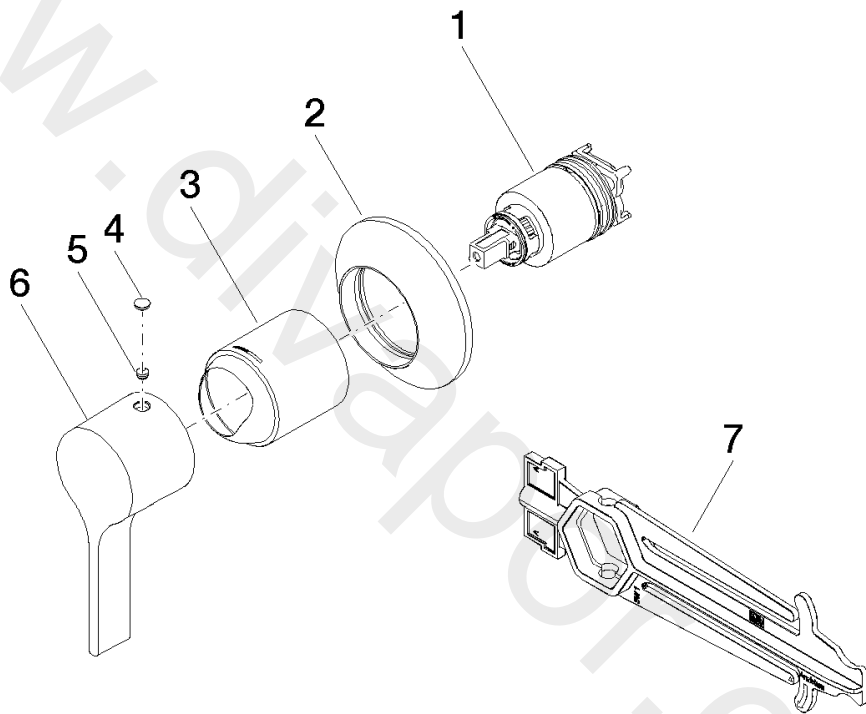

Shower - VAIA  
Concealed single-lever mixer with cover plate  
Article number: 36 060 809-08

Shower - VAIA  
Concealed single-lever mixer with cover plate  
Article number: 36 060 809-08

### Spare parts list

Position	Quantity used	Item Number	Spare part	Delivery time
1	1	90 15 05 064 01 90	cartridge	2
2	1	90 27 80 032 00-08	rosette	20
3	1	09 11 02 293-08	cover	60
4	1	90 31 20 087 00-08	plug	20
5	1	09 31 11 063 90	pin	2
6	1	09 20 80 021-08	handle	20
7	1	09 30 09 064 90	key	2