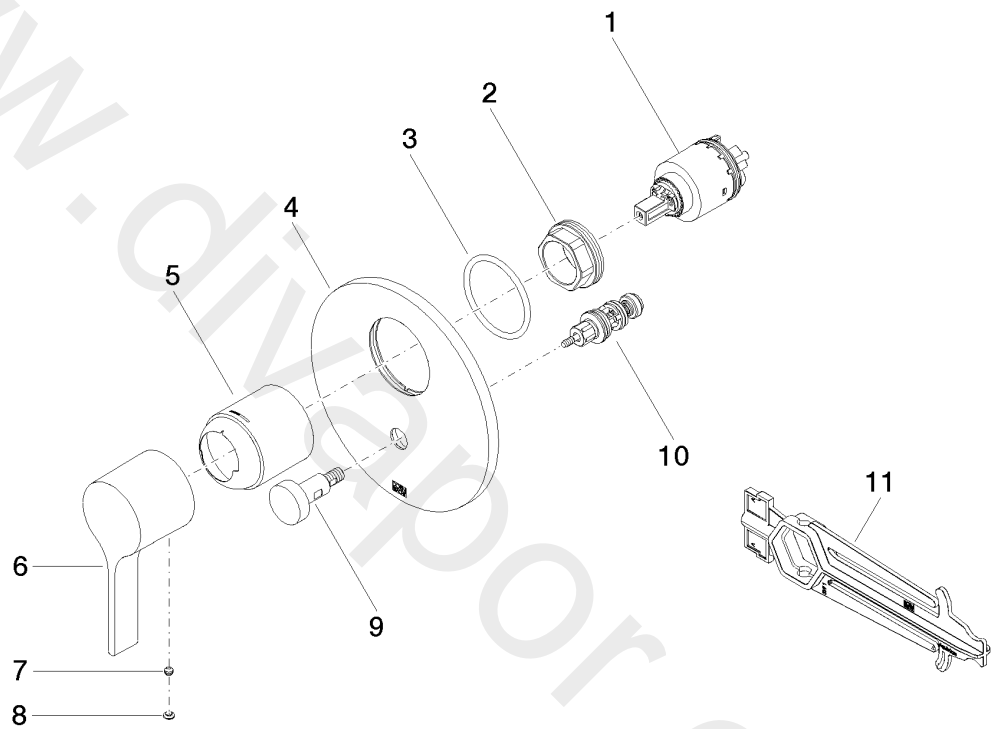

Shower - VAIA
Concealed single-lever mixer with diverter
Article number: 36 120 809-08

Shower - VAIA
Concealed single-lever mixer with diverter
Article number: 36 120 809-08

Spare parts list

Position	Quantity used	Item Number	Spare part	Delivery time
1	1	90 15 05 039 00 90	cartridge	2
2	1	09 24 04 448 90	nut	2
3	1	09 14 10 084 90	seal	2
4	1	09 11 02 261-08	plate	20
5	1	09 11 02 260-08	sleeve	20
6	1	09 20 80 023-08	handle	20
7	1	09 31 11 063 90	pin	2
8	1	90 31 20 087 00-08	plug	20
9	1	90 31 09 139 00-08	pull-rod	20
10	1	90 21 34 081 00 90	diverter	2
11	1	09 30 09 064 90	key	2