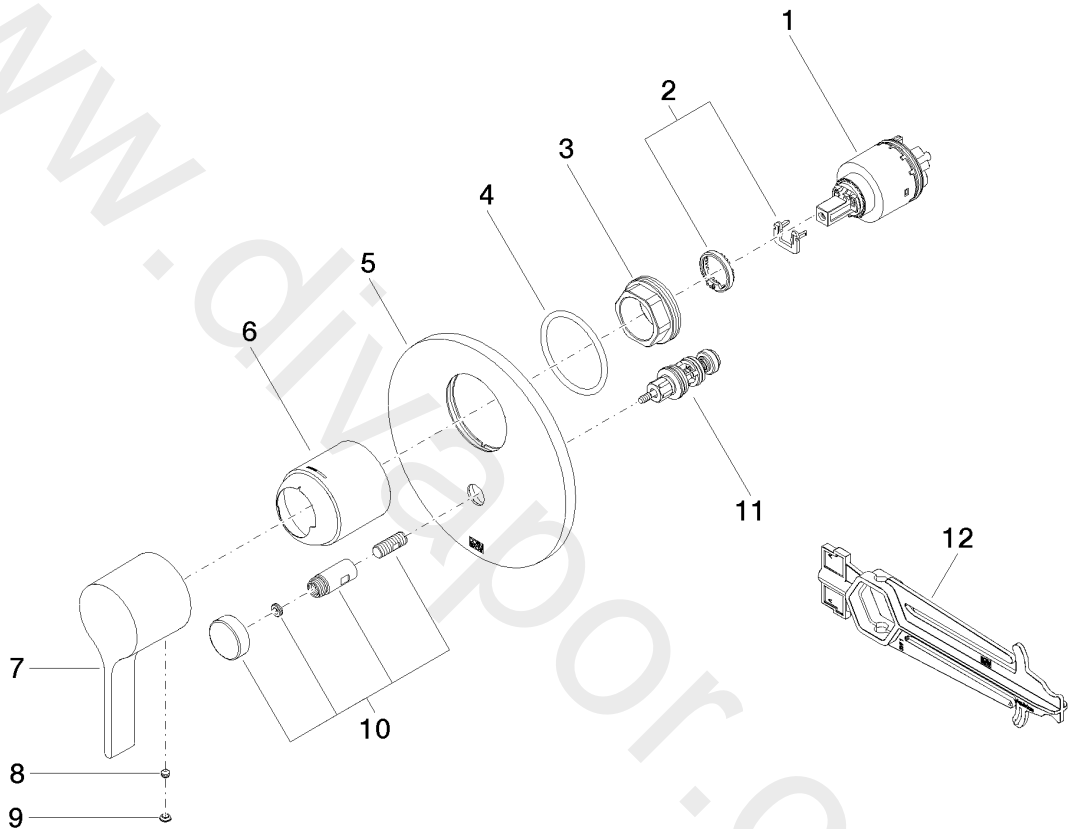

Shower - VAIA
Concealed single-lever mixer with diverter
Article number: 36 120 809-08

Shower - VAIA
Concealed single-lever mixer with diverter
Article number: 36 120 809-08

Spare parts list

Position	Quantity used	Item Number	Spare part	Delivery time
1	1	90 15 05 038 00 90	cartridge	60
2	1	04 28 10 149 00 90	accessories	2
3	1	09 24 04 448 90	nut	2
4	1	09 14 10 084 90	seal	2
5	1	09 11 02 261-08	plate	20
6	1	09 11 02 260-08	sleeve	20
7	1	09 20 80 023-08	handle	20
8	1	09 31 11 063 90	pin	2
9	1	90 31 20 087 00-08	plug	20
10	1	90 31 09 139 00-08	pull-rod	20
11	1	90 21 34 081 00 90	diverter	2
12	1	09 30 09 064 90	key	2