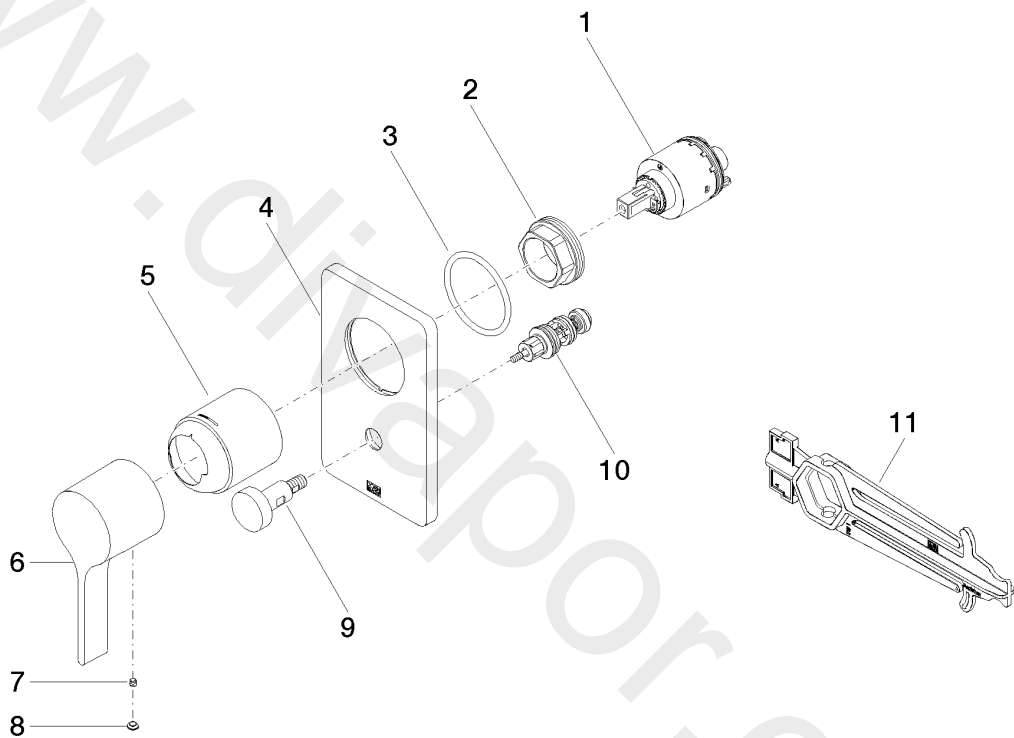

Shower - LULU

Concealed single-lever mixer with diverter

Article number: 36 122 710-06

Shower - LULU

Concealed single-lever mixer with diverter

Article number: 36 122 710-06

Spare parts list

Position	Quantity used	Item Number	Spare part	Delivery time
1	1	90 15 05 039 00 90	cartridge	2
2	1	09 24 04 448 90	nut	2
3	1	09 14 10 084 90	seal	2
4	1	09 11 02 328-06	plate	10
5	1	09 11 02 260-06	sleeve	10
6	1	09 20 80 023-06	handle	10
7	1	09 31 11 099 90	pin	2
8	1	90 31 20 087 00-06	plug	10
9	1	90 31 09 139 00-06	pull-rod	10
10	1	90 21 34 081 00 90	diverter	2
11	1	09 30 09 064 90	key	2