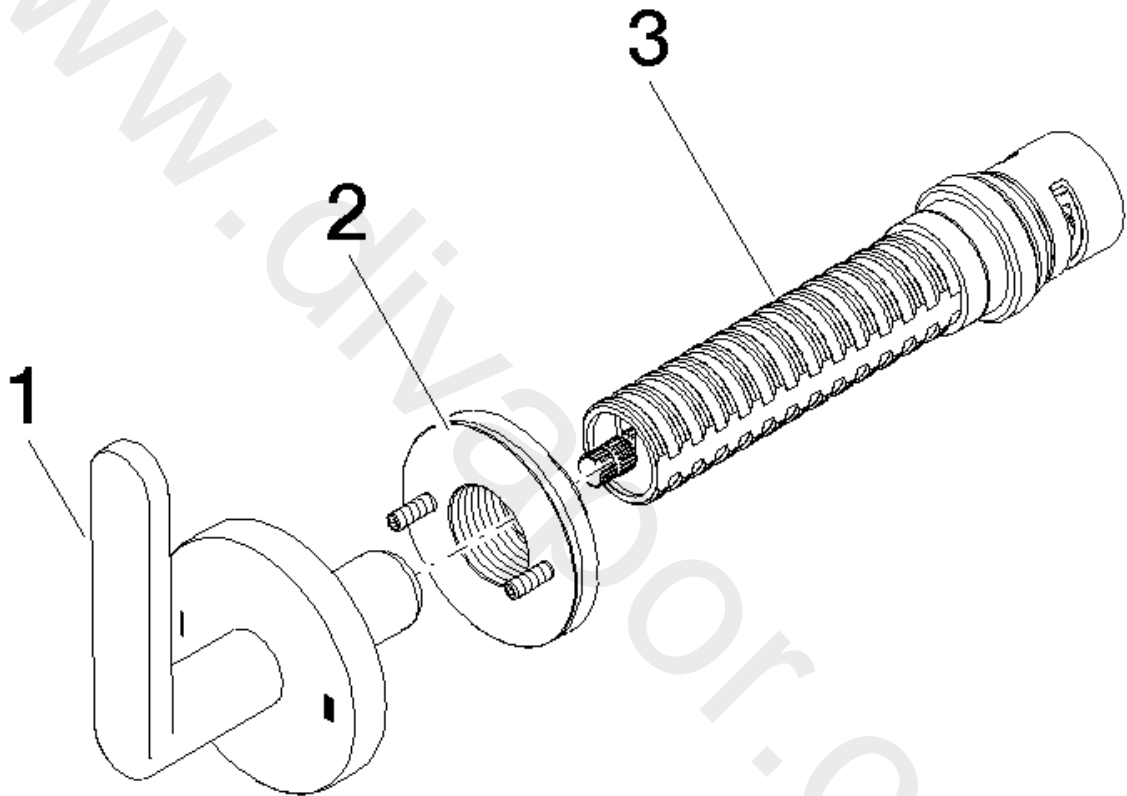

Shower - META
 Concealed two-way diverter
 Article number: 36 200 661-06

Spare parts list

Position	Quantity used	Item Number	Spare part	Delivery time
1	1	90 20 66 014 00-06	handle	10
2	1	90 21 02 181 00 90	disc	2
3	1	90 90 03 304 10 90	diverter	2

Shower - META

Concealed two-way diverter

Article number: 36 200 661-06

www.divapor.com