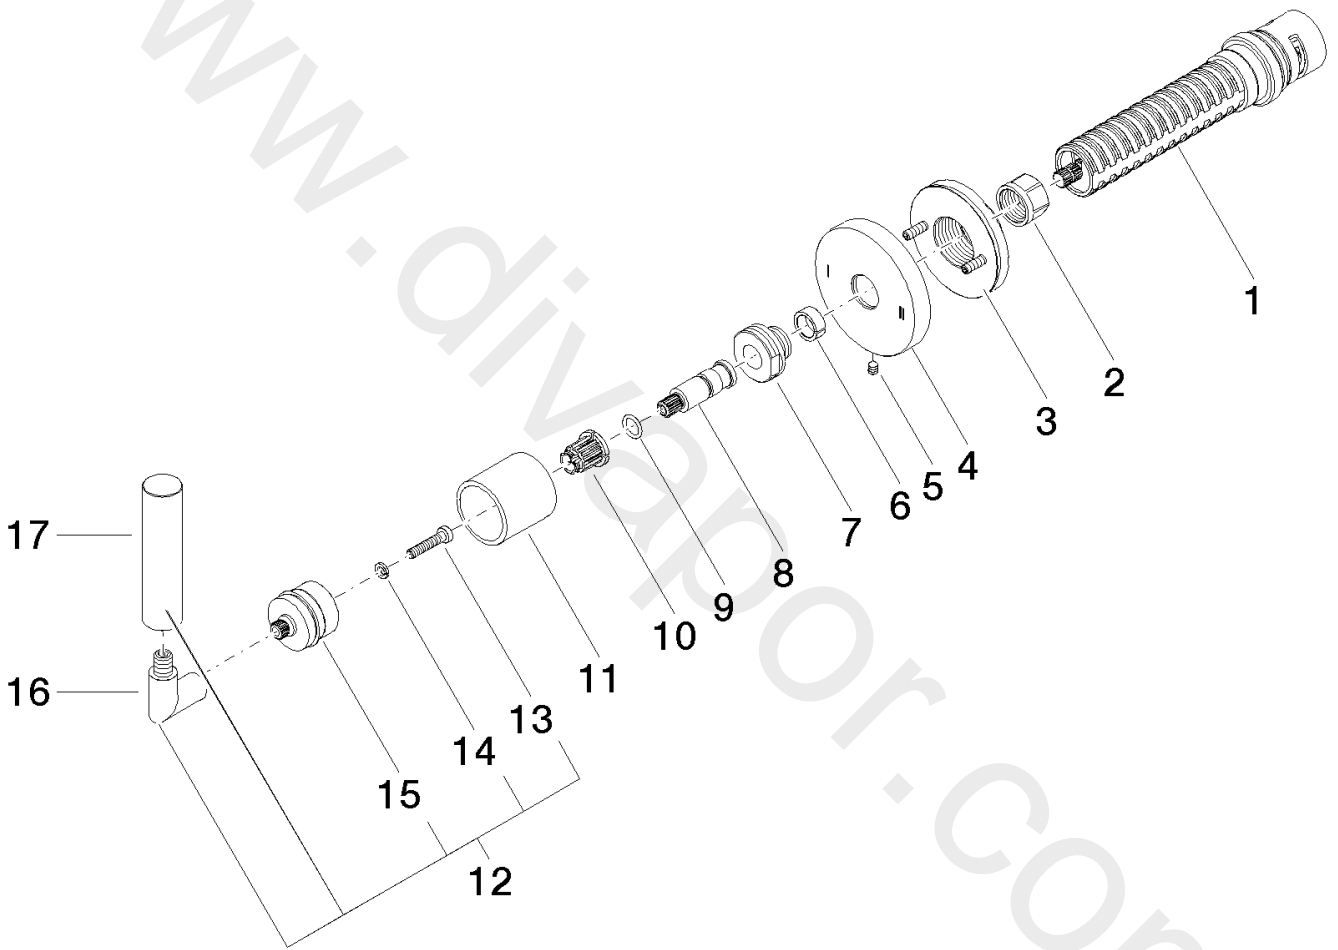

Shower - TARA
Concealed two-way diverter
Article number: 36 200 882-08

Shower - TARA
Concealed two-way diverter
Article number: 36 200 882-08

Spare parts list

| Position | Quantity used | Item Number | Spare part | Delivery time |
|----------|---------------|--------------------|------------|---------------|
| 1 | 1 | 90 90 03 304 10 90 | diverter | 2 |
| 2 | 1 | 09 23 30 023 90 | nut | 2 |
| 3 | 1 | 90 21 02 181 00 90 | disc | 2 |
| 4 | 1 | 09 27 89 118-08 | rosette | 60 |
| 5 | 1 | 09 31 11 294 90 | pin | 2 |
| 6 | 1 | 09 14 15 020 90 | ring | 2 |
| 7 | 1 | 09 24 05 002 90 | nipple | 2 |
| 8 | 1 | 09 29 06 022 90 | spindle | 2 |
| 9 | 1 | 09 14 10 060 90 | seal | 2 |
| 10 | 1 | 90 12 12 002 00 90 | fixing cap | 2 |
| 11 | 1 | 09 21 02 144-08 | sleeve | 20 |
| 12 | 1 | 04 20 88 052 10-08 | handle | 20 |
| 13 | 1 | 09 30 30 075 90 | screw | 2 |
| 14 | 1 | 09 30 11 029 90 | disc | 2 |
| 15 | 1 | 90 12 12 219 00-08 | base | 20 |
| 16 | 1 | 04 18 20 022 00-08 | angle | - |
| 17 | 1 | 09 20 88 052-08 | handle | 20 |