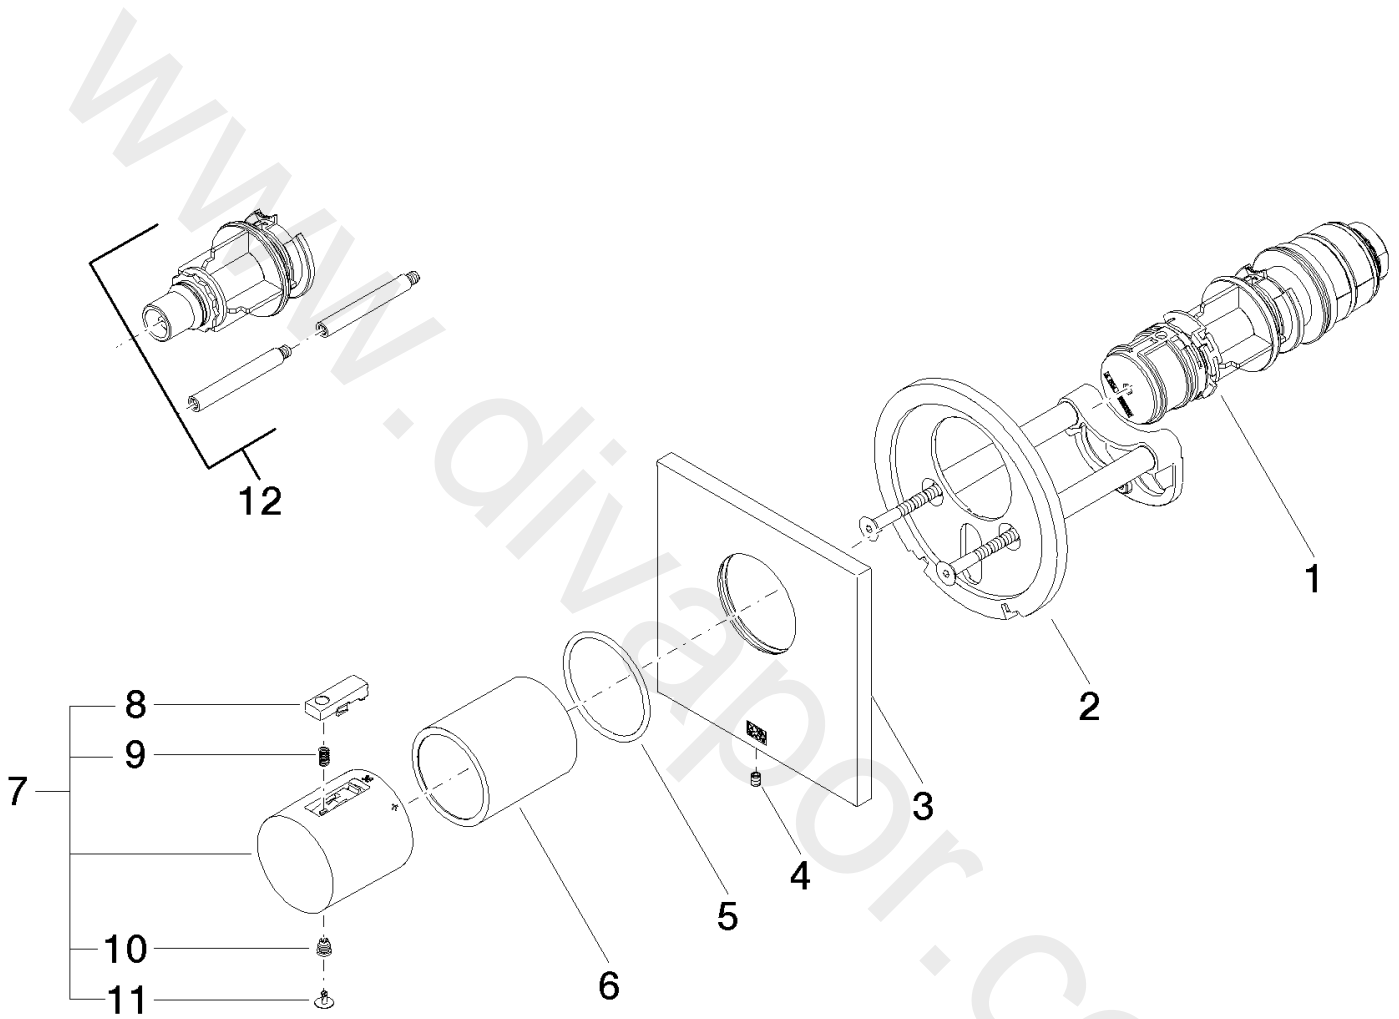

Shower - DEQUE

xTOOL Concealed thermostat without volume control 1/2"

Article number: 36 501 780-06

Shower - DEQUE

xTOOL Concealed thermostat without volume control 1/2"

Article number: 36 501 780-06

Spare parts list

Position	Quantity used	Item Number	Spare part	Delivery time
1	1	90 15 02 063 00 90	cartridge	2
2	1	90 11 01 196 00 90	base	2
3	1	09 11 02 533-06	cover	10
4	1	09 31 11 044 90	pin	2
5	1	09 14 10 049 90	seal	2
6	1	09 21 02 112-06	sleeve	10
7	1	90 17 33 004 00-06	handle	10
8	1	90 21 33 010 00-13	handle	2
9	1	90 16 02 027 00 90	spring	2
10	1	09 30 30 136 90	screw	2
11	1	09 31 20 049-13	plug	30
12	1	12 178 970 90	Extension 46 mm	2