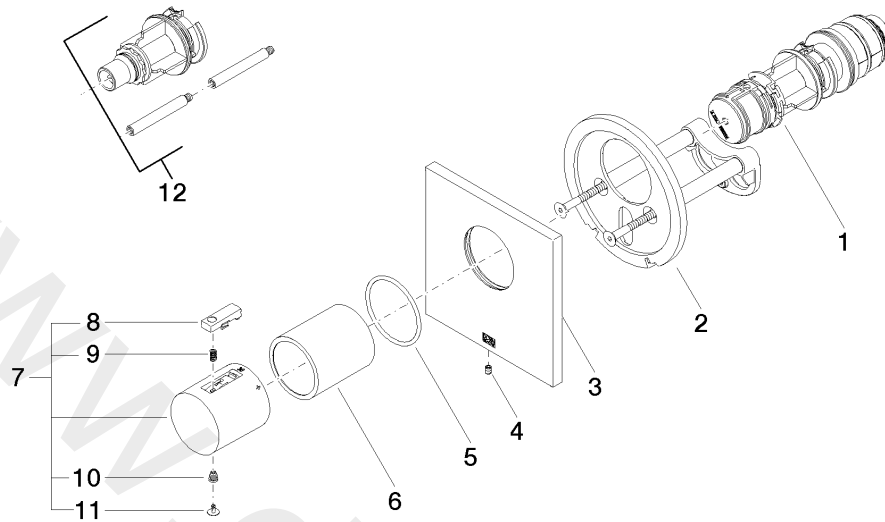

36 501 780

- cover plate 120 x 120 mm
- temperature control handle with safety limit stop at 38°C
- thermostat cartridge

Fits: DEQUE, IMO, MEM, SYMETRICS, CL.1, SERIES-VARIOUS, CYO

	Brushed Platinum	36 501 780-06
	Chrome	36 501 780-00
	Platinum	36 501 780-08
	Brushed Durabronze (23kt Gold)	36 501 780-28
	Matte Black	36 501 780-33
	Brushed Dark Platinum	36 501 780-99

**Required miscellaneous**

**xTOOL Concealed thermostat module without volume control** 35 503 970 90  
 • min. recess depth 115 mm  
 • max. recess depth 155 mm

**Recommended miscellaneous**

**xGRID Attachment set for integrating in the dry wall construction** 12 340 970 90

**Required miscellaneous**

**xGRID Installation track 555 mm** 12 360 970 90

36 501 780

mm [inches]

36 501 780

### Spare parts list

No.	Item Number	Name	Quantity used	Delivery time
1	90 15 02 063 00 90	cartridge	1	2
2	90 11 01 196 00 90	base	1	2
3	09 11 02 533-06	cover	1	10
4	09 31 11 044 90	pin	1	2
5	09 14 10 049 90	seal	1	2
6	09 21 02 112-06	sleeve	1	10
7	90 17 33 004 00-06	handle	1	10
8	90 21 33 010 00-13	handle	1	2
9	90 16 02 027 00 90	spring	1	2
10	09 30 30 136 90	screw	1	2
11	09 31 20 049-13	plug	1	30
12	12 178 970 90	Extension 46 mm	1	2