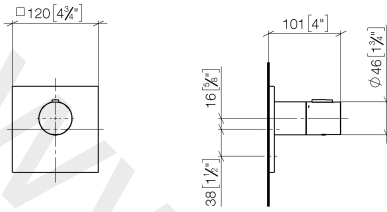

36 501 780

- cover plate 120 x 120 mm
- temperature control handle with safety limit stop at 38°C
- thermostat cartridge

Fits: DEQUE, IMO, MEM, SYMETRICS, CL.1, SERIES-VARIOUS, CYO

	Brushed Platinum	36 501 780-06
	Chrome	36 501 780-00
	Platinum	36 501 780-08
	Brushed Durabronze (23kt Gold)	36 501 780-28
	Matte Black	36 501 780-33
	Brushed Dark Platinum	36 501 780-99

**Required miscellaneous**

**xTOOL Concealed thermostat module without volume control** 35 503 970 90  
 • min. recess depth 115 mm  
 • max. recess depth 155 mm

**Recommended miscellaneous**

**xGRID Attachment set for integrating in the dry wall construction** 12 340 970 90

**Required miscellaneous**

**xGRID Installation track 555 mm** 12 360 970 90

36 501 780

mm [inches]

36 501 780