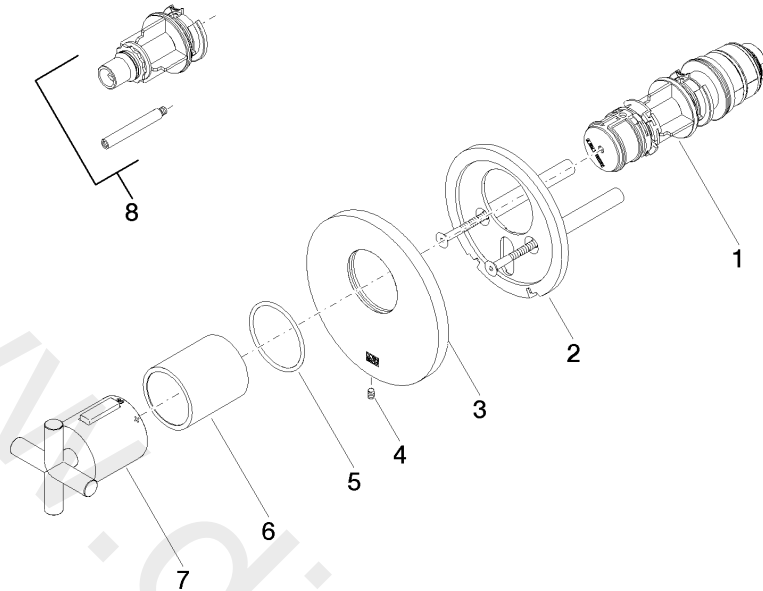

36 503 892

- cover plate Ø 123 mm
- temperature control handle with safety limit stop at 38°C
- thermostat cartridge

| | | |
|---|--------------------------------|---------------|
|  | Matte Black | 36 503 892-33 |
|  | Chrome | 36 503 892-00 |
|  | Brushed Platinum | 36 503 892-06 |
|  | Platinum | 36 503 892-08 |
|  | Matte White | 36 503 892-10 |
|  | Dark Chrome | 36 503 892-19 |
|  | Brushed Durabronze (23kt Gold) | 36 503 892-28 |
|  | Brushed Champagne (22kt Gold) | 36 503 892-46 |
|  | Champagne (22kt Gold) | 36 503 892-47 |
|  | Brushed Chrome | 36 503 892-93 |
|  | Brushed Dark Platinum | 36 503 892-99 |

Required miscellaneous

xTOOL Concealed thermostat module without volume control 35 503 970 90
 •min. recess depth 95 mm
 •max. recess depth 160 mm

Recommended miscellaneous

xGRID Attachment set for integrating in the dry wall construction 12 340 970 90

Required miscellaneous

xGRID Installation track 555 mm 12 360 970 90

36 503 892

mm [inches]

36 503 892

Spare parts list

| No. | Item Number | Name | Quantity used | Delivery time |
|-----|--------------------|-----------------|---------------|---------------|
| 1 | 90 15 02 065 00 90 | cartridge | 1 | 2 |
| 2 | 90 11 01 196 00 90 | base | 1 | 2 |
| 3 | 09 11 02 537-33 | cover | 1 | 30 |
| 4 | 09 31 11 048 90 | pin | 1 | 2 |
| 5 | 09 14 10 049 90 | seal | 1 | 2 |
| 6 | 09 21 02 112-33 | sleeve | 1 | 30 |
| 7 | 90 17 33 027 00-33 | handle | 1 | 30 |
| 8 | 12 178 970 90 | Extension 46 mm | 1 | 2 |