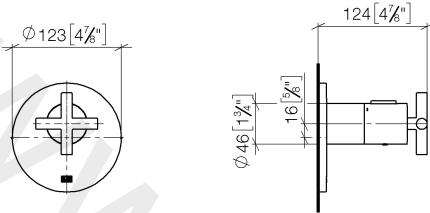

36 503 892

- cover plate Ø 123 mm
- temperature control handle with safety limit stop at 38°C
- thermostat cartridge

| | | |
|---|--------------------------------|---------------|
|  | Matte Black | 36 503 892-33 |
|  | Chrome | 36 503 892-00 |
|  | Brushed Platinum | 36 503 892-06 |
|  | Platinum | 36 503 892-08 |
|  | Matte White | 36 503 892-10 |
|  | Dark Chrome | 36 503 892-19 |
|  | Brushed Durabronze (23kt Gold) | 36 503 892-28 |
|  | Brushed Champagne (22kt Gold) | 36 503 892-46 |
|  | Champagne (22kt Gold) | 36 503 892-47 |
|  | Brushed Chrome | 36 503 892-93 |
|  | Brushed Dark Platinum | 36 503 892-99 |

Required miscellaneous

xTOOL Concealed thermostat module without volume control 35 503 970 90
 •min. recess depth 95 mm
 •max. recess depth 160 mm

Recommended miscellaneous

xGRID Attachment set for integrating in the dry wall construction 12 340 970 90

Required miscellaneous

xGRID Installation track 555 mm 12 360 970 90

36 503 892

mm [inches]

36 503 892

Spare parts list

| No. | Item Number | Name | Quantity used | Delivery time |
|-----|--------------------|-----------------|---------------|---------------|
| 1 | 90 15 02 065 00 90 | cartridge | 1 | 2 |
| 2 | 90 11 01 196 00 90 | base | 1 | 2 |
| 3 | 09 11 02 537-33 | cover | 1 | 30 |
| 4 | 09 31 11 048 90 | pin | 1 | 2 |
| 5 | 09 14 10 049 90 | seal | 1 | 2 |
| 6 | 09 21 02 112-33 | sleeve | 1 | 30 |
| 7 | 90 17 33 027 00-33 | handle | 1 | 30 |
| 8 | 12 178 970 90 | Extension 46 mm | 1 | 2 |