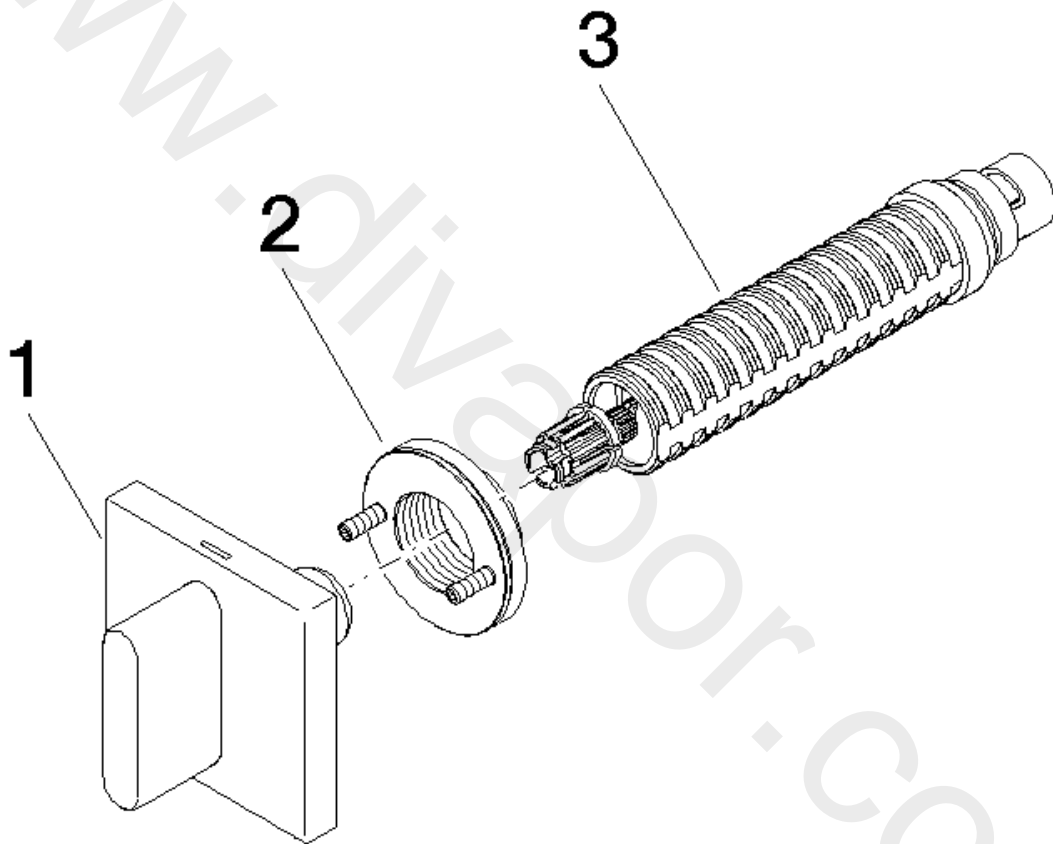

Sink - CL.1

Volume Control clockwise-closing cold 1/2" - Chrome

Article number: 36 607 706-00

Date of manufacture from 10/14/2020

### Spare parts list

Position	Number of units	Item Number	Spare part	Lead time
1	1	90 20 70 051 02-00	handle ( cold )	10
2	1	90 21 02 108 00 90	disc	2
3	1	90 90 03 143 00 90	top	2

Sink - CL.1

Volume Control clockwise-closing cold 1/2" - Chrome