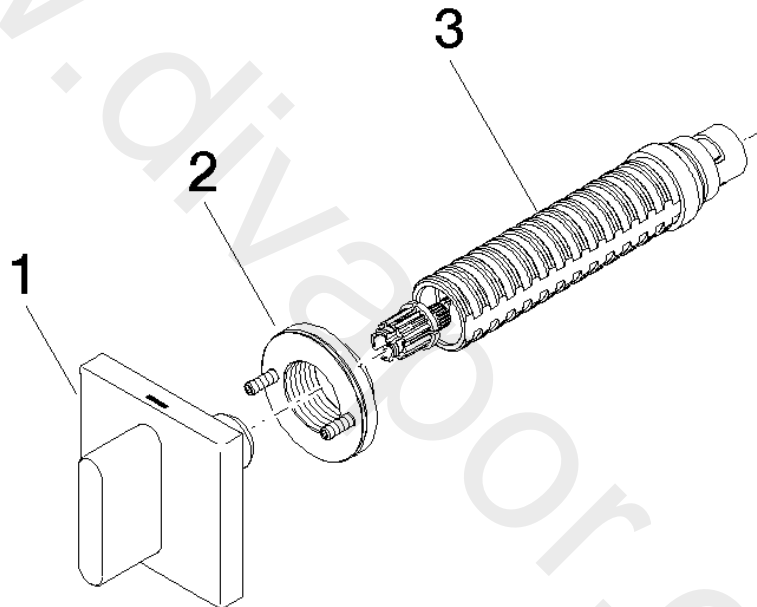

Sink - CL.1

Volume Control counter-clockwise closing hot 1/2" - Chrome

Article number: 36 607 707-00

Date of manufacture from 10/14/2020

Spare parts list

Position	Number of units	Item Number	Spare part	Lead time
1	1	90 20 70 051 03-00	handle (hot)	10
2	1	90 21 02 108 00 90	disc	2
3	1	90 90 03 142 00 90	top	2

Sink - CL.1

Volume Control counter-clockwise closing hot 1/2" - Chrome

Article number: 36 607 707-00

Date of manufacture from 10/14/2020

www.divapor.com