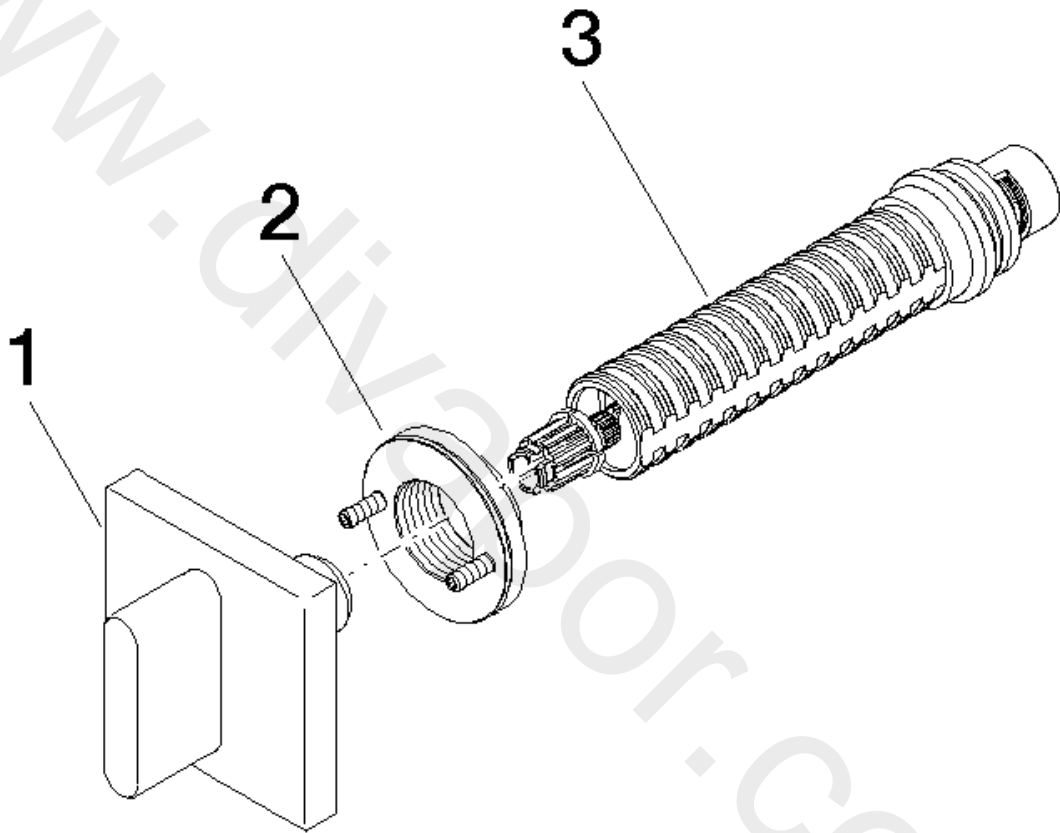

Bathtub - CL.1

Volume Control clockwise-closing 3/4" - Chrome

Article number: 36 608 705-00

Date of manufacture from 10/14/2020

Spare parts list

Position	Number of units	Item Number	Spare part	Lead time
1	1	90 20 70 051 01-00	handle	10
2	1	90 21 02 108 00 90	disc	2
3	1	90 90 03 127 00 90	top	2

Bathtub - CL.1

Volume Control clockwise-closing 3/4" - Chrome

Article number: 36 608 705-00

Date of manufacture from 10/14/2020

www.divapor.com