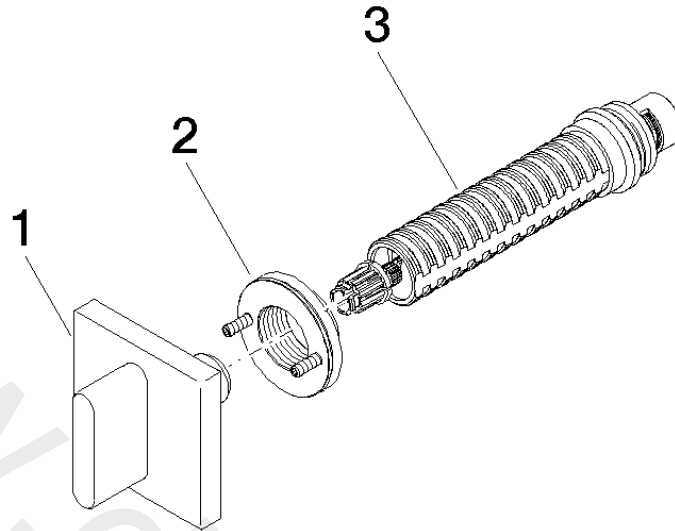

Wall valve clockwise closing 3/4"

CL.1

36 608 705

- rosette 60 x 60 mm
- without marking
- head part with cut-to-length spindle and sleeve

	Brushed Dark Platinum	36 608 705-99
	Chrome	36 608 705-00
	Brushed Platinum	36 608 705-06
	Dark Chrome	36 608 705-19

Required miscellaneous

- Wall valve 3/4"** 35 608 970 90
- min. recess depth 105 mm
 - max. recess depth 150 mm

36 608 705

mm [inches]

www.divapor.com

36 608 705

Spare parts list

No.	Item Number	Name	Quantity used	Delivery time
1	90 20 70 051 01-99	handle	1	30
2	90 21 02 108 00 90	disc	1	2
3	90 90 03 127 00 90	top	1	2