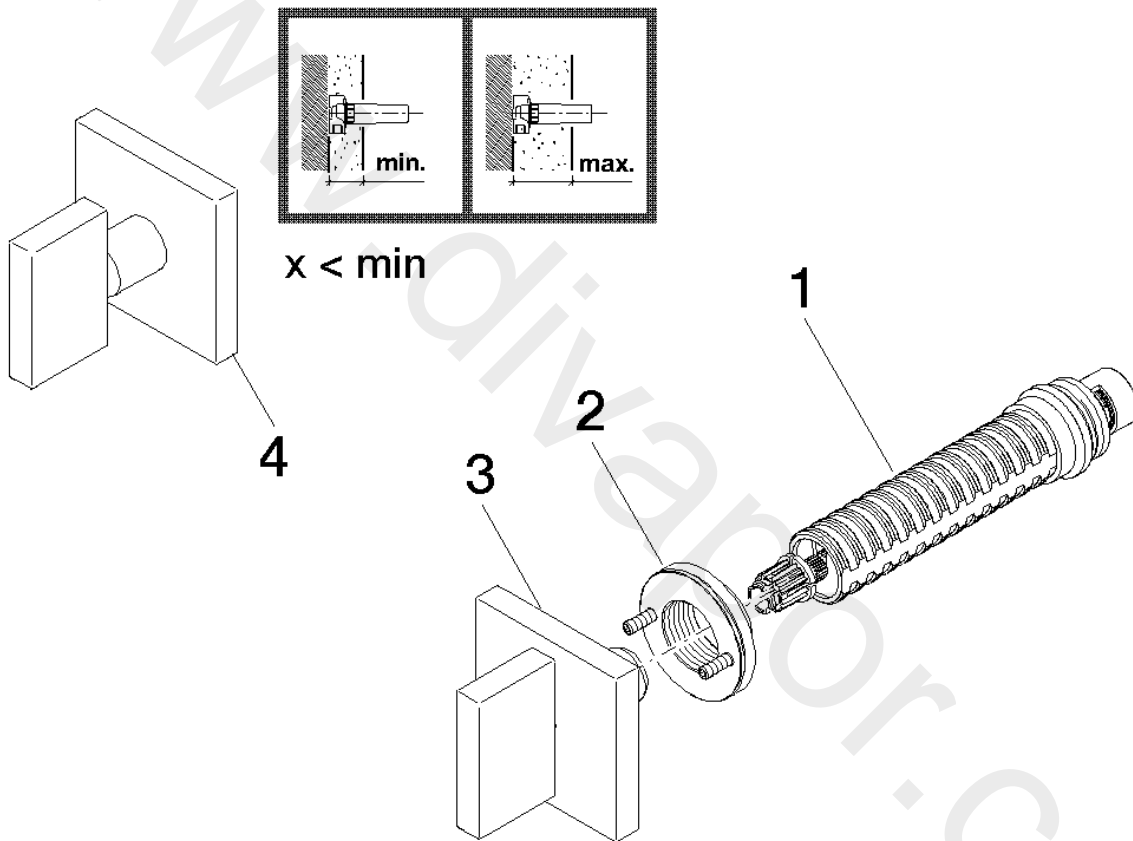

Shower - MEM

Wall valve clockwise closing 3/4"

Article number: 36 608 782-06

Spare parts list

Position	Quantity used	Item Number	Spare part	Delivery time
1	1	90 90 03 127 00 90	top	2
2	1	90 21 02 108 00 90	disc	2
3	1	90 20 78 002 02-06	handle	10
4	1	04 20 78 002 01-06	handle	10

Shower - MEM

Wall valve clockwise closing 3/4"

Article number: 36 608 782-06

[www.divapor.com](http://www.divapor.com)