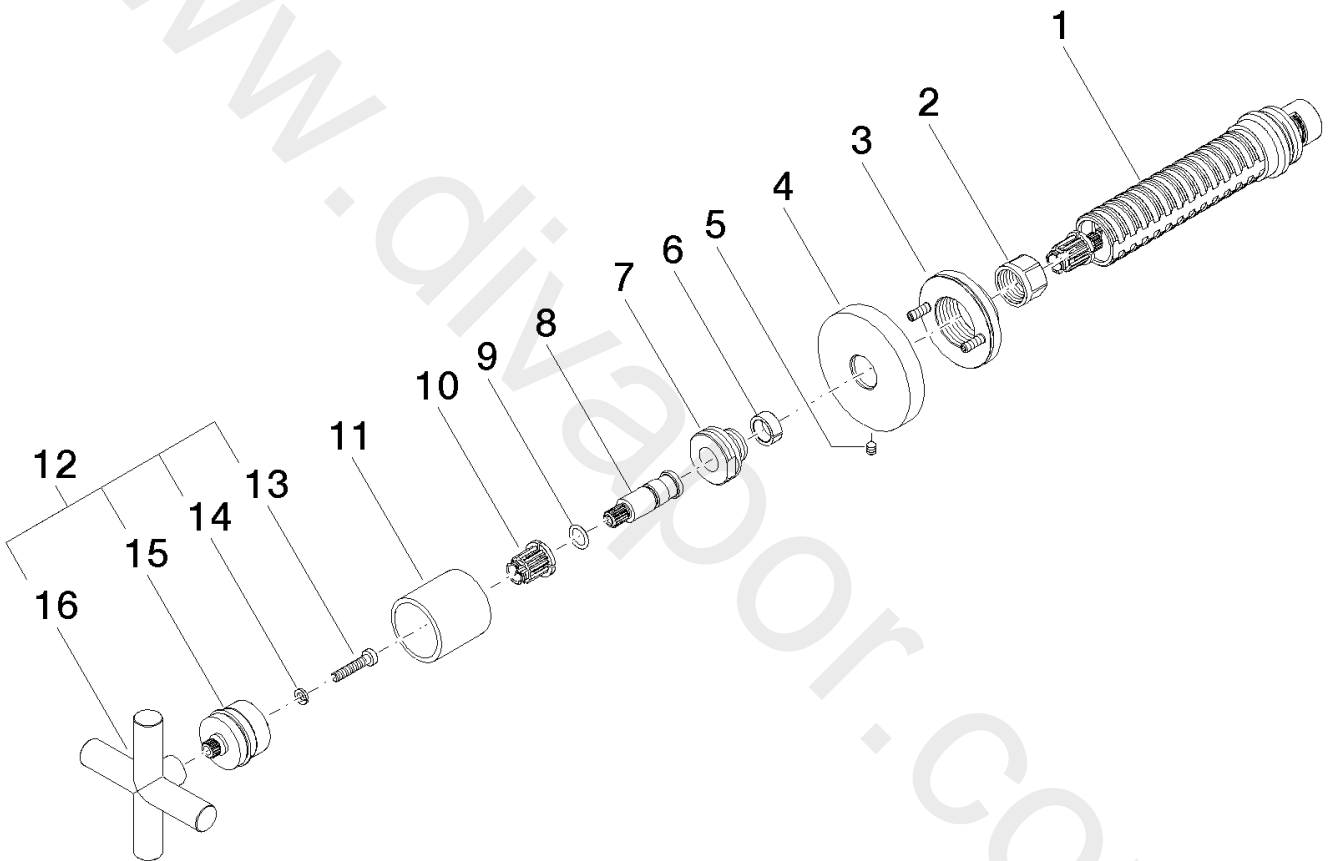

Bathtub - TARA

Volume Control clockwise-closing 3/4" - Chrome

Article number: 36 608 892-00

Date of manufacture from 10/27/2020

Bathtub - TARA

Volume Control clockwise-closing 3/4" - Chrome

Article number: 36 608 892-00

Date of manufacture from 10/27/2020

Spare parts list

Position	Number of units	Item Number	Spare part	Lead time
1	1	90 90 03 127 00 90	top	2
2	1	09 23 30 023 90	nut	2
3	1	90 21 02 108 00 90	disc	2
4	1	09 27 89 108-00	rosette	10
5	1	09 31 11 007 90	pin	2
6	1	09 14 15 020 90	ring	2
7	1	09 24 05 002 90	nipple	2
8	1	09 29 06 022 90	spindle	2
9	1	09 14 10 060 90	seal	2
10	1	90 12 12 002 00 90	fixing cap	2
11	1	09 21 02 144-00	sleeve	10
12	1	04 20 89 010 00-00	handle	60
13	1	09 30 30 075 90	screw	2
14	1	09 30 11 029 90	disc	2
15	1	90 12 12 007 00-00	base	10
16	1	09 20 89 010-00	handle	10